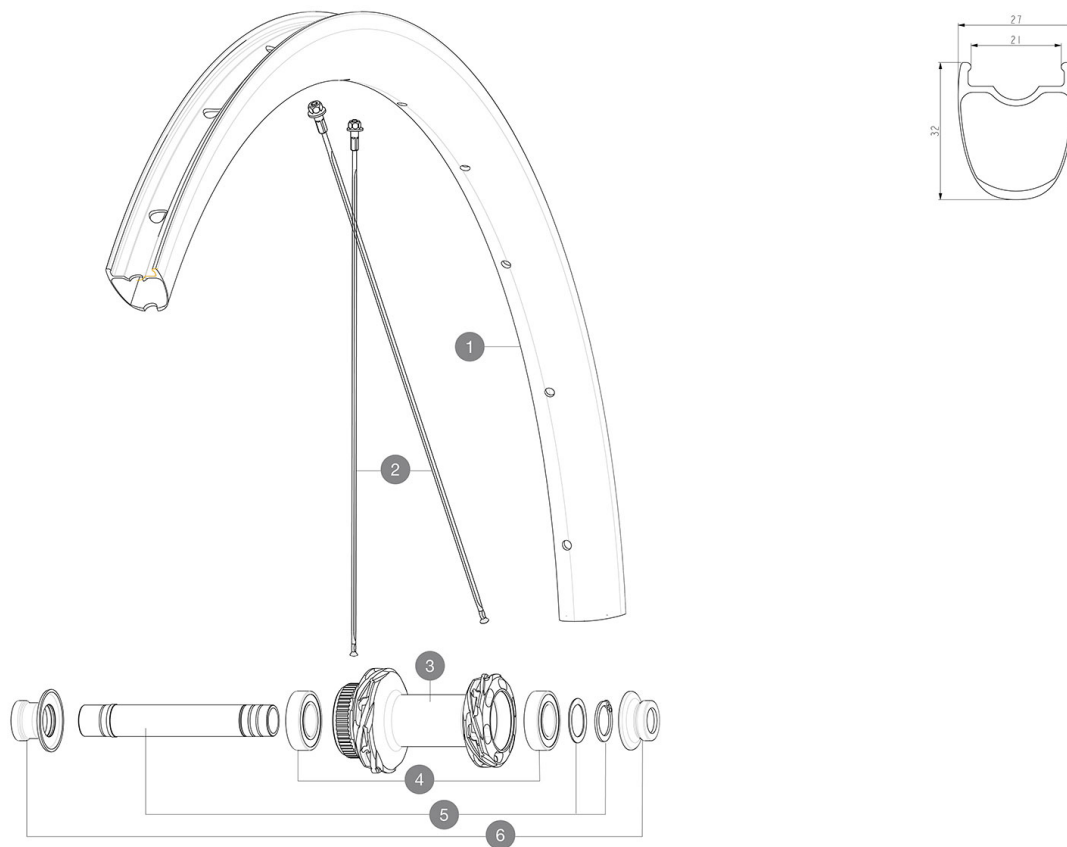

## REFERENZE RUOTE

F90241 Cosmic SLS 32 DCL Ft

### RIMS

&NBSP;:

1	V4093215	Kit Front/Rear rim Cosmic SL 32 Disc while stock lasts
	V2620101	UST RIM TAPE 25mm (for 21-24mm wide rim)

### SPOKES

2	V4163101	Kit 12 Front/Rear Cosmic SLS 32 Disc aero stainless spoke 28
---	----------	--

## ***Specifications***

PESI RUOTE