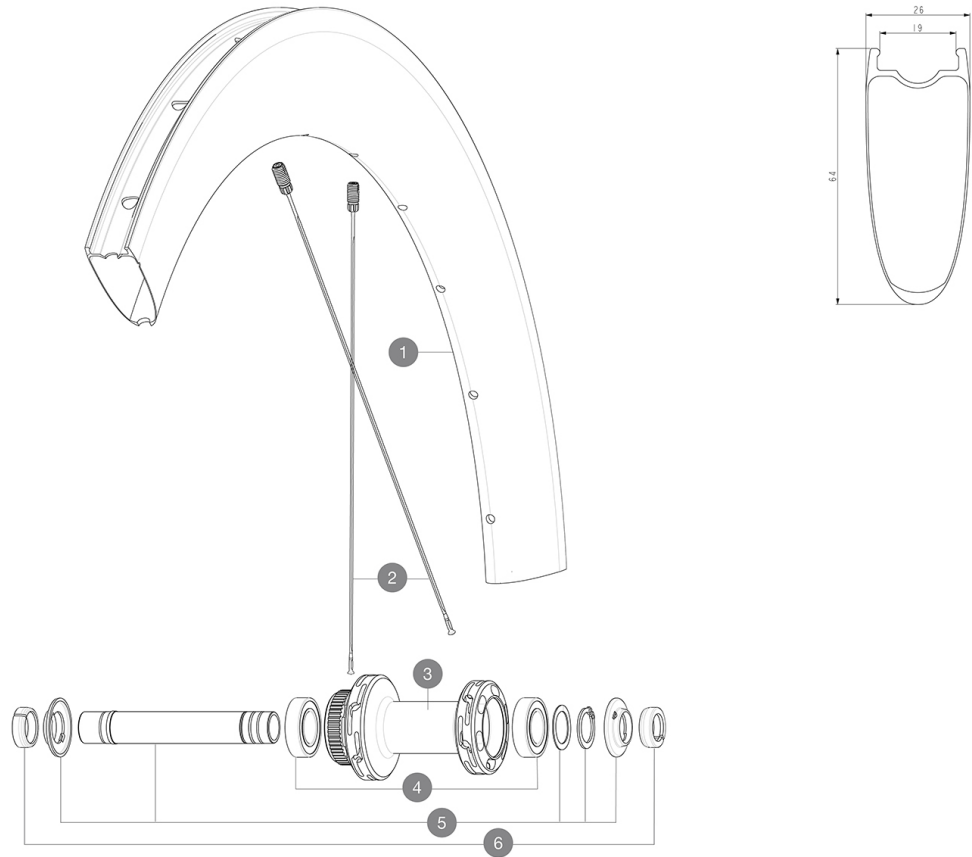

**MAVIC** **COSMIC SL 65 DISC**

ASTM CATEGORY 2 : road and offroad with jumps less than 15cm

Misura minima del pneumatico: larghezza 23 mm - pressione massima 6,75 Bar/97 PSI

For a longer longevity of the wheel, Mavic recommends that the total weight supported by the wheels doesn't exceed 120kg, bike included

Recommended tyre sizes: 25 to 32 mm

Max. Pressure: see indication on wheel and tyre. If they differ, use the lowest of the 2

Maximum tyre pressure: 6.75bar/97PSI with a 23mm tyre - 3.8bar/55PSI with a 62mm tyre

Misura massima del pneumatico: larghezza 62 mm - pressione massima 3,8 Bar/55 PSI

**REFERENZE RUOTE**

F90311 COS SL 65 CL 700 12X100

**RIMS**

&NBSP::

<b>1</b>	V4093115	Kit Front/Rear rim Cosmic SL 65 Disc while stock lasts
	V2620101	UST RIM TAPE 25mm (for 21-24mm wide rim)