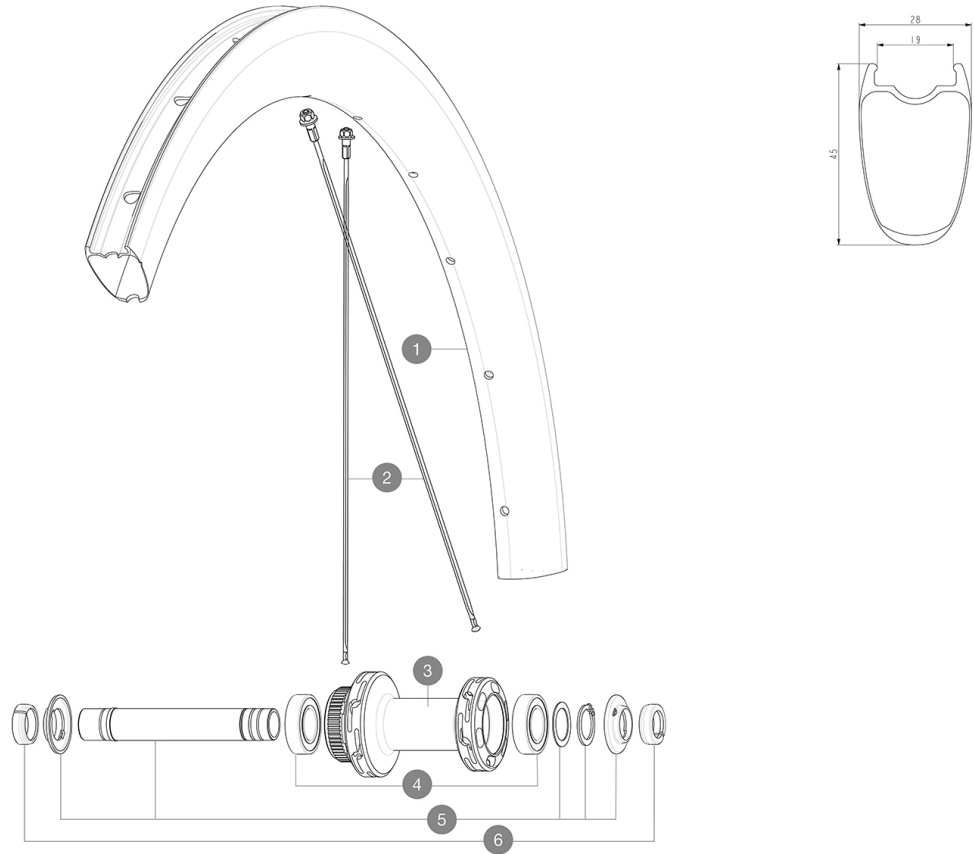

**MAVIC** **COSMIC SL 45 DISC**

ASTM CATEGORY 2 : road and offroad with jumps less than 15cm

Misura minima del pneumatico: larghezza 23 mm - pressione massima 6,75 Bar/97 PSI

For a longer longevity of the wheel, Mavic recommends that the total weight supported by the wheels doesn't exceed 120kg, bike included

Recommended tyre sizes: 25 to 32 mm

Max. Pressure: see indication on wheel and tyre. If they differ, use the lowest of the 2

Maximum tyre pressure: 6.75bar/97PSI with a 23mm tyre - 3.8bar/55PSI with a 62mm tyre

Misura massima del pneumatico: larghezza 62 mm - pressione massima 3,8 Bar/55 PSI

**REFERENZE RUOTE**

F90291 COS SL 45 CL 700 12X100

**RIMS**

&NBSP::

<b>1</b>	V4092815	Kit Front/Rear rim Cosmic SL 45 Disc
	V3720101	25mm UST Tape for 19 to 22mm Road Rims