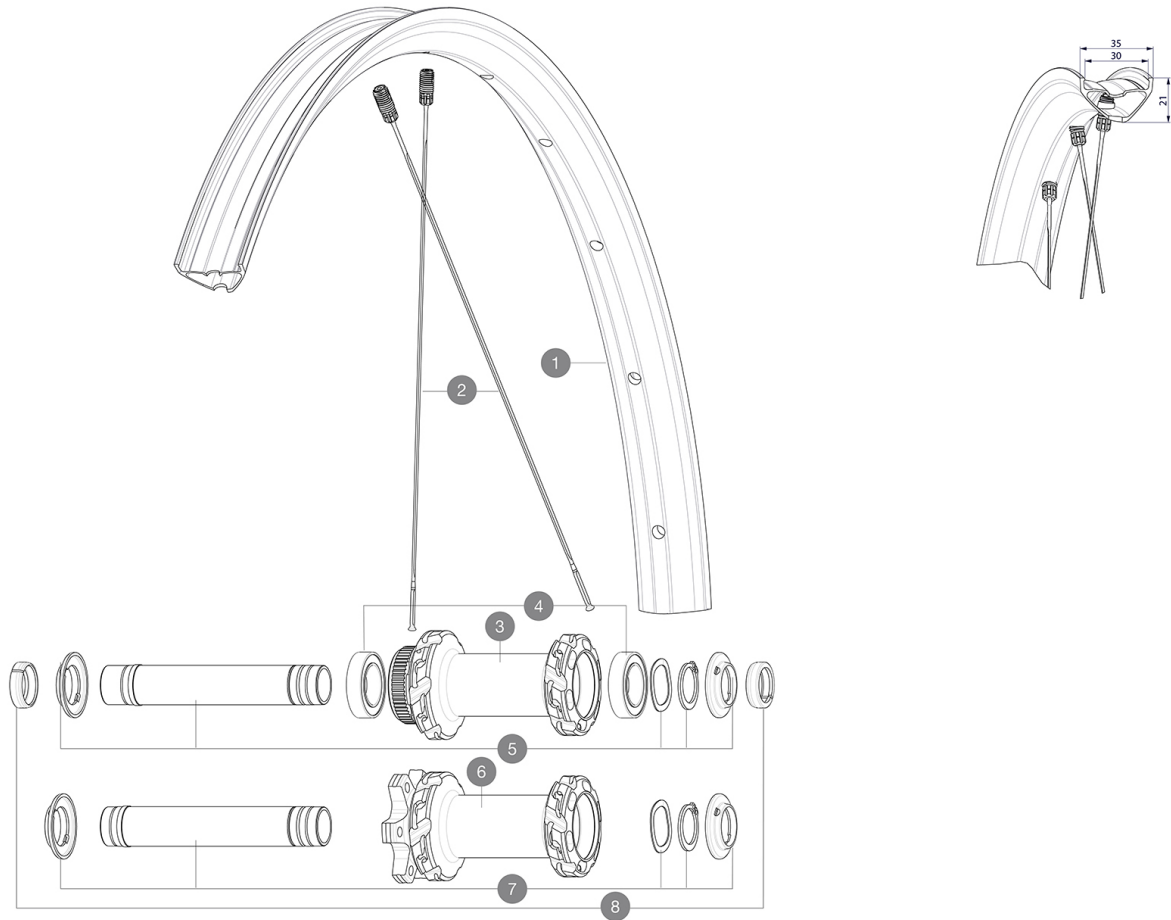

ASTM CATEGORY 4 : ENDURO AND TRAIL RIDING

For a longer longevity of the wheel, Mavic recommends that the total weight supported by the wheels doesn't exceed 120kg, bike included
Recommended tyre sizes: 60mm to 76mm (2.35" to 3.0")

REFERENZE RUOTE

F90522	Crossmax XL 27,5 Ft Bst*	F91992	Crossmax XL 27,5 DCL Ft Bst*
--------	--------------------------	--------	------------------------------

RIMS

&NBSP;:

1	V3766115	Kit Front/Rear rim Crossmax XL 27,5" MY21
---	----------	---

SPOKES

2	V2388401	Kit 12 Front/Rear Crossmax XL 27,5" butted spoke 279 M7/7 M
---	----------	---

HUB SHELLS

3	N/A	CORPO MOZZO
4	V2500901	KIT BEARINGS 18x30x7 + WAVED WASHER + CLIP
5	V2375601	Kit 110mm axle QRM auto MTB from 2019 DCL
6	N/A	CORPO MOZZO
7	V2372401	KIT 110mm AXLE QRM AUTO MTB > 2019

Specifications

CERCHIONI

- **Material** : Mactal
- **Material** : S6000 Aluminum
- **Tire** : UST Tubeless and tubetype
- **Internal width** : 30 mm
- **ETRTO size 29"** : 622x30TC

Asymmetrical rim design