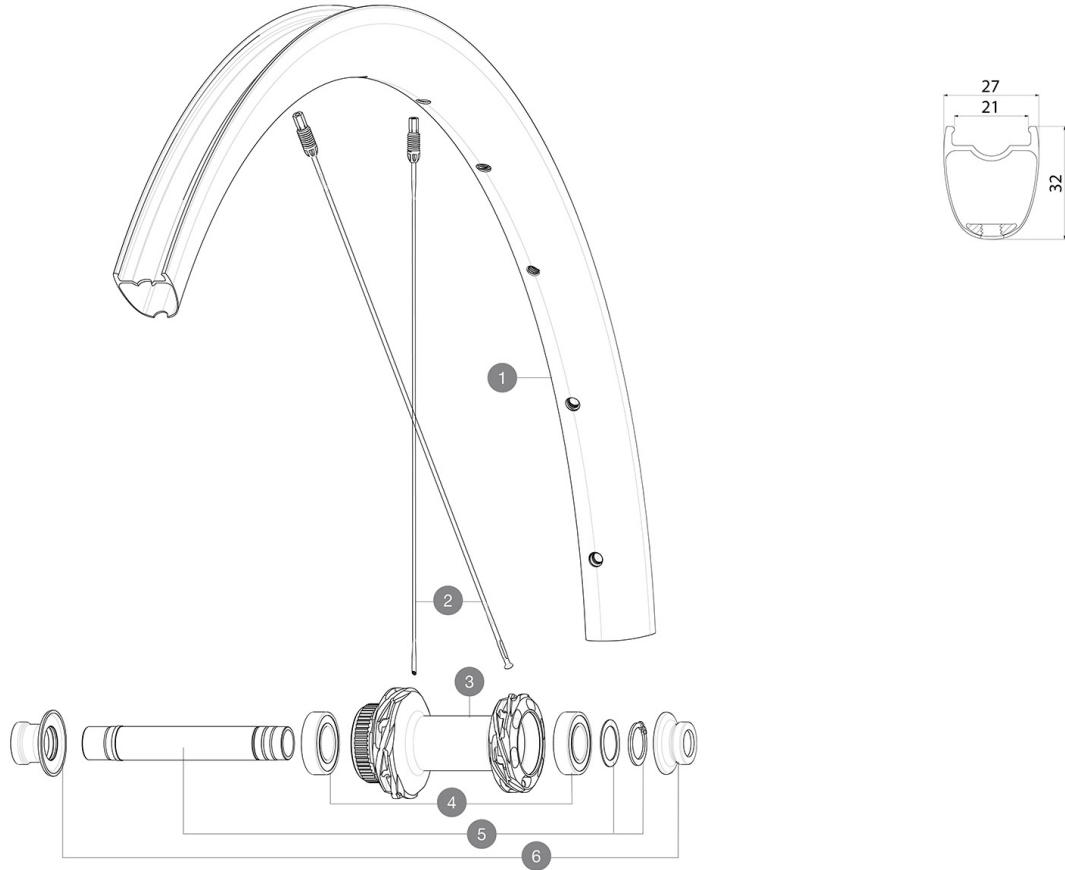

MAVIC **COSMIC SLR 32 DISC**

ASTM CATEGORY 2 : road and offroad with jumps less than 15cm

For a longer longevity of the wheel, Mavic recommends that the total weight supported by the wheels doesn't exceed 120kg, bike included

Recommended tyre sizes: 25 to 32 mm

Corpo ruota libera in acciaio ID360 Shimano (V3790101)

Max. Pressure: see indication on wheel and tyre. If they differ, use the lowest of the 2

Maximum tyre pressure: 6.1bar/88PSI with a 25mm tyre - 3.5bar/51PSI with a 64mm tyre

Corpo ruota libera ID360 N3W (LV4270100)

REFERENZE RUOTE

F92261 COS SLR32 CL 700 12X100

**RIMS**

&NBSP::

1 V4094615 Kit Front/Rear rim Cosmic SLR 32 Disc

SPOKES

2 V4164801 Kit 12 CosmicSLR32 Disc aero sspk M6 291