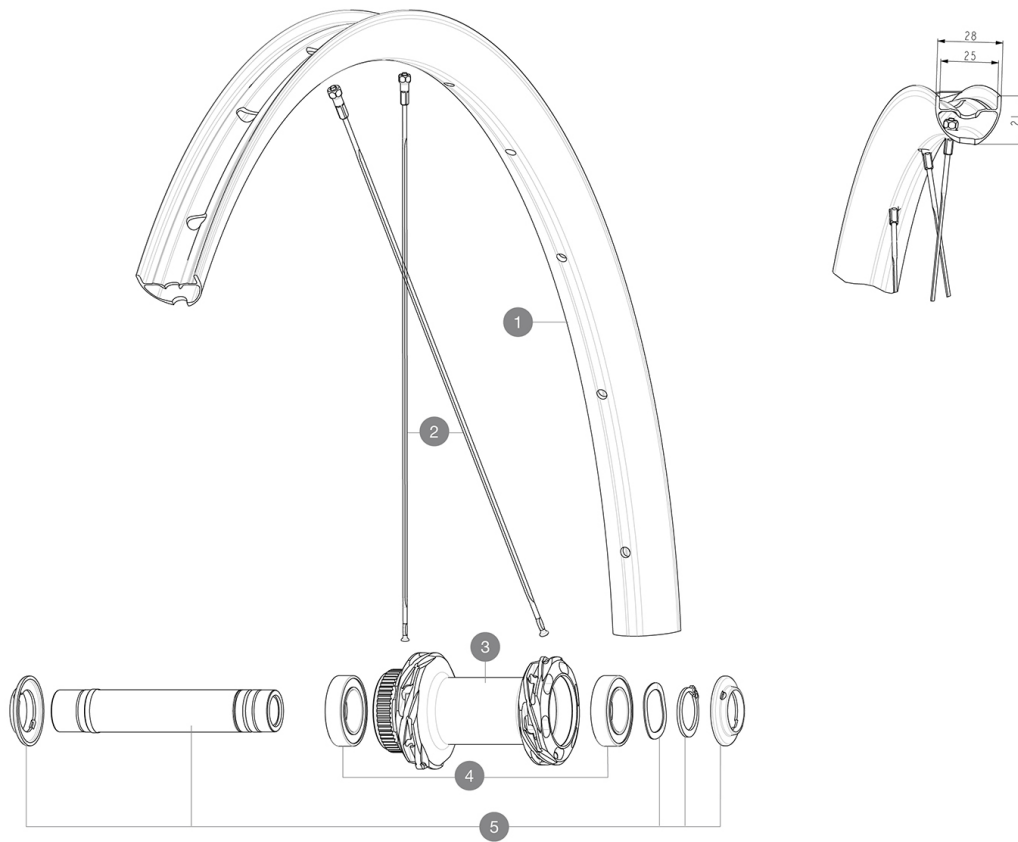

REFERENZE RUOTE

RIMS

&NBSP;:

1	V4095115	Kit Front/Rear rim Allroad 650B
	V2700101	UST Tape 28mm for 25 to 27mm wide rims

SPOKES

2	V4165001	Kit 12 Front/Rear Allroad 650B flat spoke 277 + nipple black
---	----------	--

HUB SHELLS

3	N/A	CORPO MOZZO
4	V2500901	KIT BEARINGS 18x30x7 + WAVED WASHER + CLIP
5	V2374001	KIT 12x100mm FRONT AXLE DCL QRM AUTO ALLROAD > 2019

MAVIC **ALLROAD 650B MAHLE****VENDUTO CON**

Flap tubeless preinstallato	
Flap tubeless preinstallato	
Flap tubeless preinstallato	
Flap tubeless preinstallato	

Specifications

PESI RUOTE