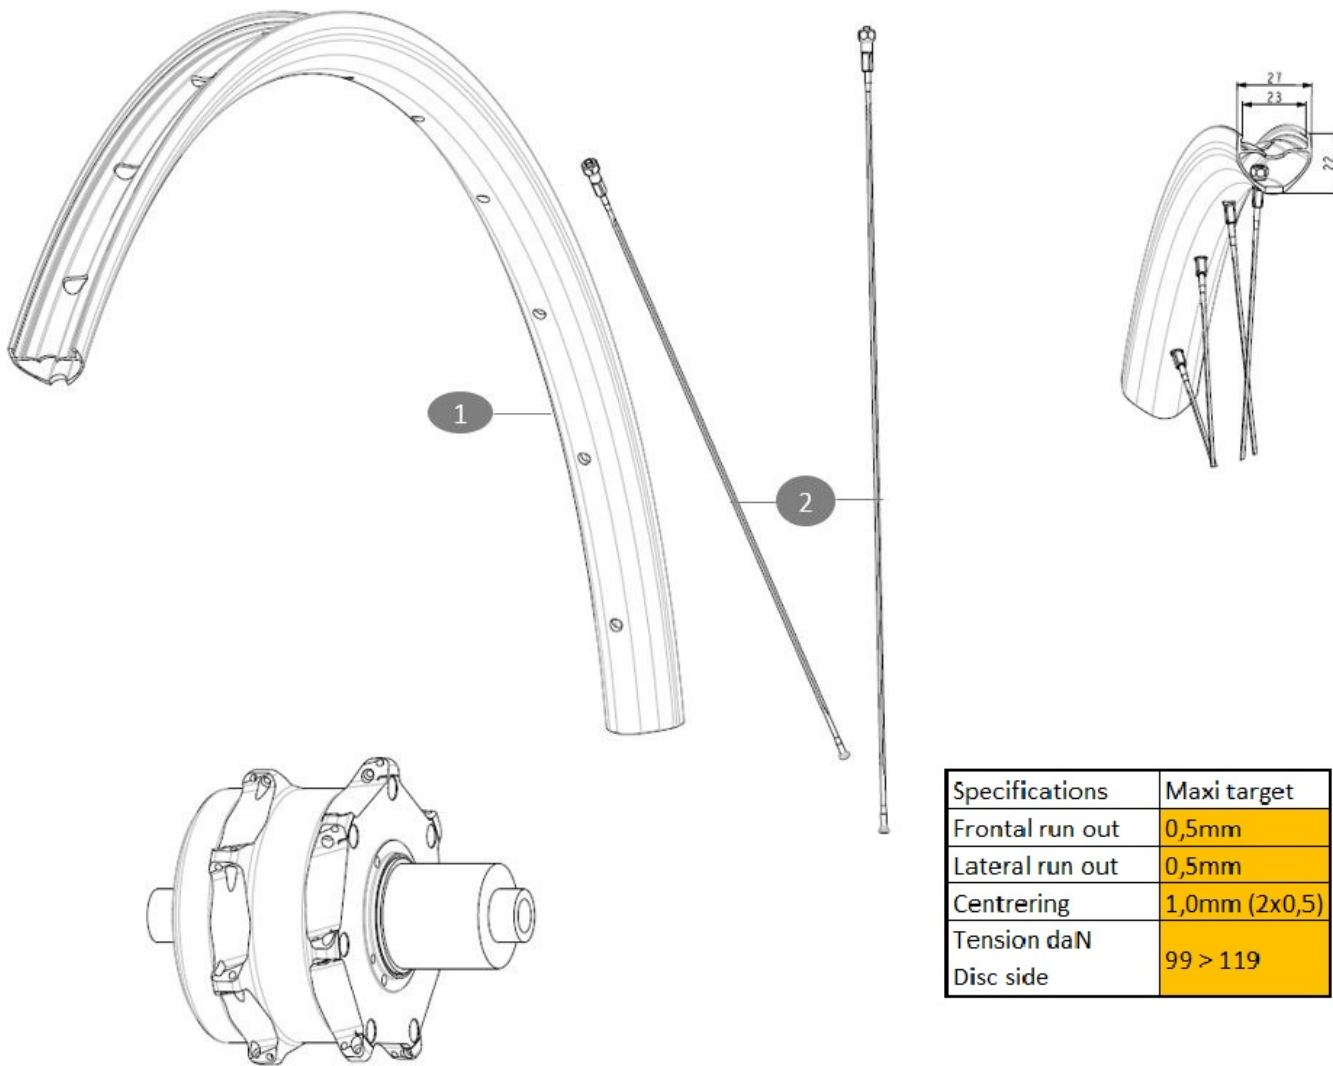

REFERENZE RUOTE

Specifications	Maxi target
Frontal run out	0,5mm
Lateral run out	0,5mm
Centring	1,0mm (2x0,5)
Tension daN Disc side	99 > 119

RIMS

&NBSP;:

- | | | |
|---|-----------|--|
| 1 | V00054809 | Kit Rear rim Allroad EBM X20 |
| | V2700101 | UST Tape 28mm for 25 to 27mm wide rims |

SPOKES

- | | | |
|---|-----------|--|
| 2 | V00054431 | Kit 14 Allroad Spk286 EBMX20 + steel npl |
|---|-----------|--|

MAVIC **ALLROAD 700 MAHLEX20****Specifications**

PESI RUOTE