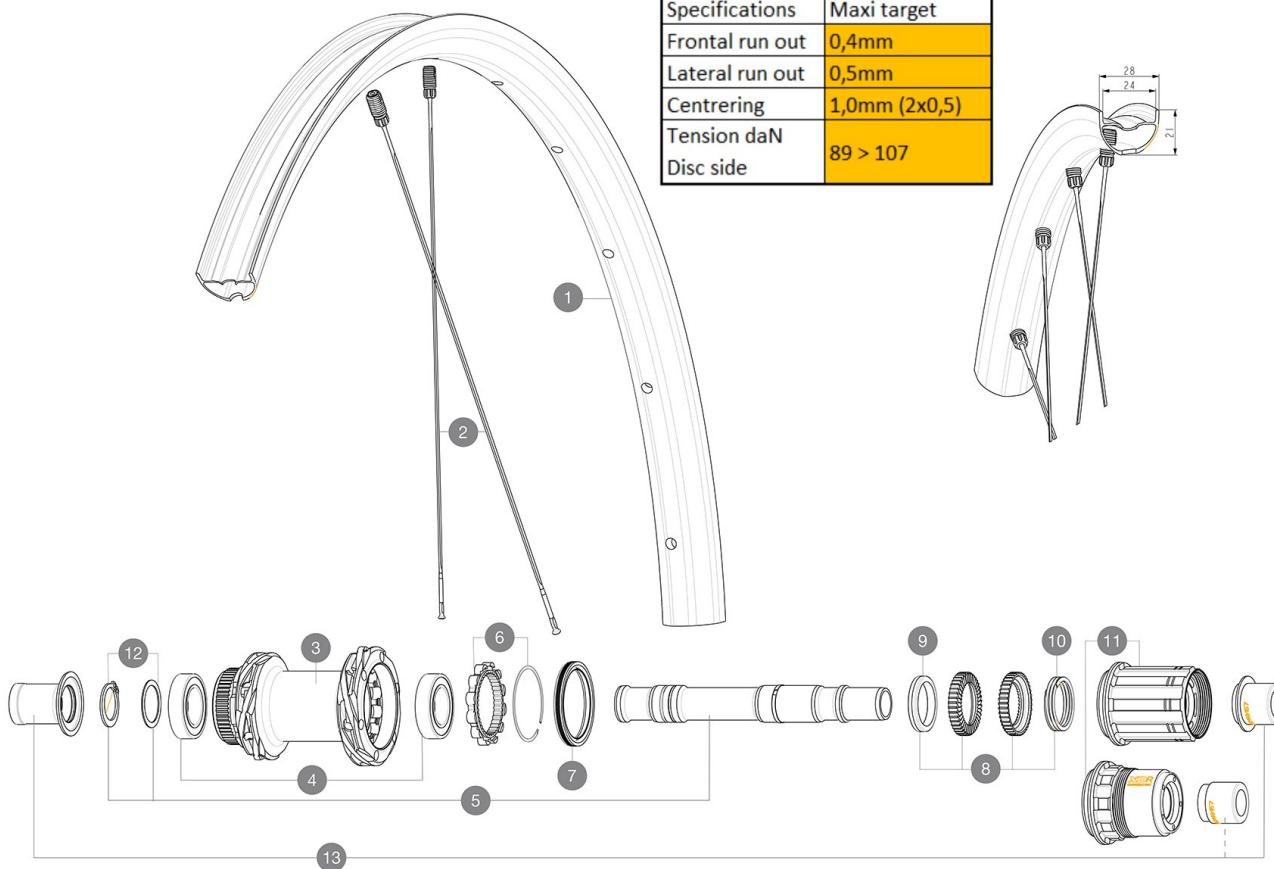

CATEGORIA ASTM 2: strada e fuoristrada con salti fino a 15 cm
 Non-Boost: Adattatori per perno posteriore 12x135 (V2510901)
 Boost: Torque Caps (V2374401)
 Ruota libera: SRAM XD, Shimano HG9, Shimano Micro-Spline

REFERENZE RUOTE

Specifications	Maxi target
Frontal run out	0,4mm
Lateral run out	0,5mm
Centring	1,0mm (2x0,5)
Tension daN	89 > 107
Disc side	

RIMS

 :

2 V00097531 Kit Front/Rear rim Allroad S 23

SPOKES

1 V00096231 Kit 14 Front/Rear steel spoke M7/7 298mm

HUB SHELLS

3	N/A	CORPO MOZZO
4	M40076	HUB BEARINGS 17x30x7 6903 x 2
5	V00046431	KIT AXE ID360 142LIGHT CL+CIR
6	V2252701	KIT ID360 INSERT SHAPED EAR LOBE > 2017
7	V2251601	ID360 SEAL + GREASE
8	V2251701	ID360 2 RATCHETS + SPRING + GREASE
9	V2500501	Kit 3 ID360 pad for noise reduction
10	V2251801	KIT 3 ID360 ROAD SPRINGS
11	V3430101	HG11 Freewheel Body ID360
11	V2580101	FREEHUB BODY XD Road ID360
12	V2560501	KIT ADJUST. SYSTEM QRM AUTO ID360 for 17x28x7 bearing

OPTIONS

V2510801	ID360 EVO REAR AXLE ADAPTERS 9x135mm DCL & D6T
V2510901	ID360 EVO REAR AXLE ADAPTERS 12x135mm DCL & D6T
V2373401	KIT ID360 135/142 DCL L1 AXLE WITH CLIP

ADAPTERS

13 V3811001 KIT ROAD ID360 RR CL ENDCAP (12MM)