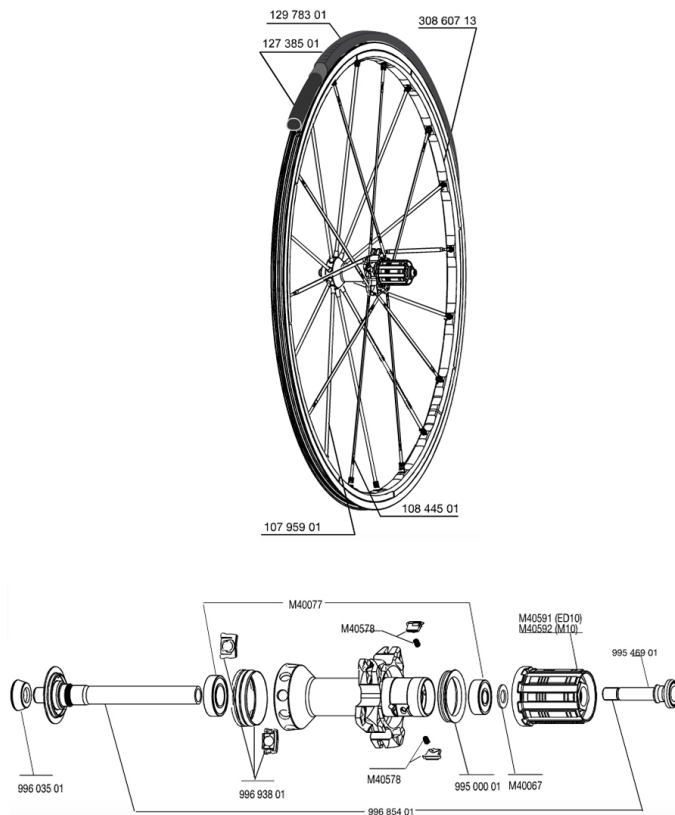

## REFERENZE RUOTE

127960	R-SYS 012 M10 WTS	127962	R-SYS 012 M10 PR WTS
127961	R-SYS 012 ED11 WTS	127963	R-SYS 012 ED11 PR WTS

## RIMS

&NBSP;:

99685401	R-SYS PREMIUM REAR AXLE
30860713	REAR RIM R-SYS 12

## SPOKES

10844501	10 RED R-SYS 010 ALLOY FW REAR SPOKES 295mm
10795901	10 SILVER R-SYS CARBON REAR SPK.284mm
99693801	2 SILVER TRACOMP RINGS + CLIPS

## MAINTENANCE

12738501	Road Innertube Presta 48mm
----------	----------------------------