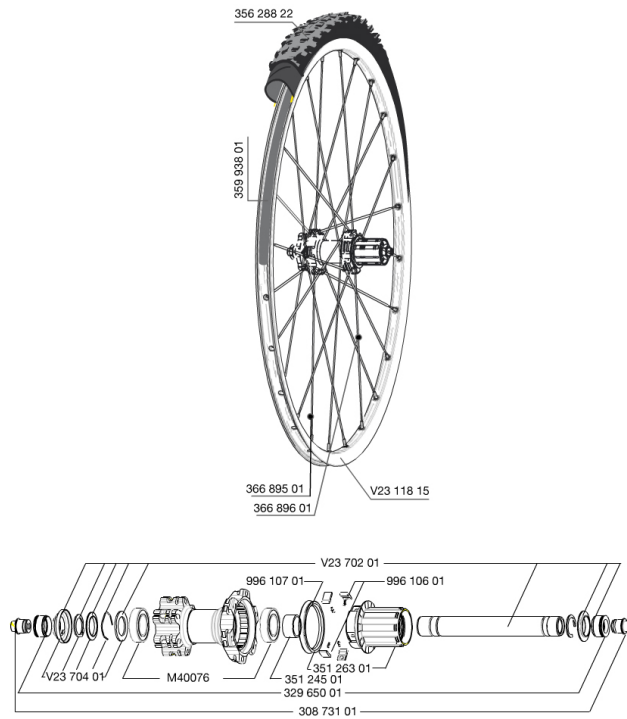

## REFERENZE RUOTE

353029 CROSSROC 29REAR9x135WTS

## RIMS

&NBSP;:

35993801	UST RIM STRIP 29x19c
V2311815	KIT FRONT/REAR CROSSROC 29"

## SPOKES

36689601	"12 SPOKES DRIVE SIDE CROSSROC 29"" 293mm"
36689501	"12 SPOKES FRONT/OPP DRIVE SIDE CROSSROC 29"" 295mm"

### **PESI RUOTE**

Peso della ruota 1025