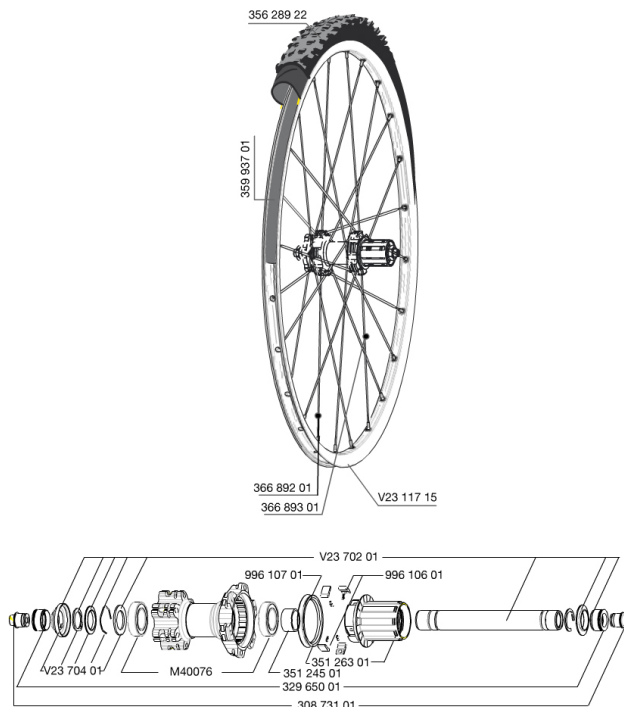

REFERENZE RUOTE

353076 CROSSROC 650b REAR 9x135WTS

RIMS

&NBSP;:

35993701	UST RIM STRIP 27.5x19c
V2311715	KIT FRONT/REAR CROSSROC 27,5"

SPOKES

36689301	"12 SPOKES DRIVE SIDE CROSSROC 650b/27,5"" 275mm"
36689201	"12 SPOKES FRONT/OPP DRIVE SIDE CROSSROC 650b/27,5"" 277mm"

HUB SHELLS

V2370401	REAR AUTO ADJUST.PLAY KIT 12MM AXLE
35124501	SET OF 3 REAR AXLE/FREEWHEEL BODY SPACERS
99610701	ITS4 SEAL
V2370201	KIT REAR AXLE 12MM CROSSONE/CROSSRIDE/CROSSROC
35126301	TS-2 FREEWHEEL BODY + SEAL 2013 (NO PAWLS) - while stock las
99610601	ITS4 PAWLS KIT

TYRES

35628922	Crossroc Roam 650b
----------	--------------------

ADAPTERS

30873101	2 REAR REDUCERS 12/9,5mm 2012 ITS4 HUB
32965001	ADAPTER Rr 12x142mm Elite/CRide MTB (Rd)

MAVIC *Crossroc 650b WTS*

2

2014

REAR

Specifications

PESI RUOTE

Peso della ruota 970