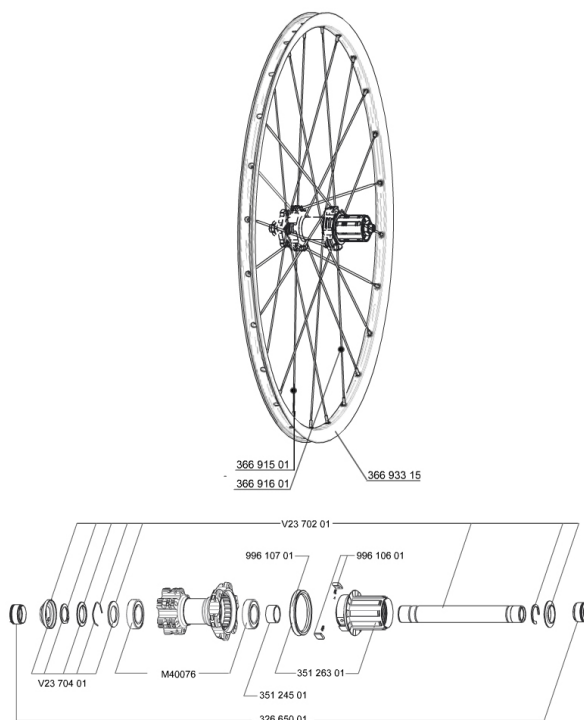

REFERENZE RUOTE

356058 CROSSRIDE D650b 12x142REAR

RIMS

&NBSP;:

36693315	"FRONT/REAR CROSSRIDE 650b/27,5" RIM"
----------	---------------------------------------

SPOKES

36691501	KIT 12 DS CROSSRIDE/XA +/E-XA + 27,5" SPOKE 277mm - while st
36691601	KIT 12 DS CROSSRIDE/E-XA ELITE 27,5" SPK 275mm

HUB SHELLS

V2370201	KIT REAR AXLE 12MM CROSSONE/CROSSRIDE/CROSSROC
99610701	ITS4 SEAL
32665001	135>142mmRRAdaptersRedXRide012
99610601	ITS4 PAWLS KIT
V2370401	REAR AUTO ADJUST.PLAY KIT 12MM AXLE
35126301	TS-2 FREEWHEEL BODY + SEAL 2013 (NO PAWLS) - while stock las

MAVIC *Crossride 650b*

2

2014

REAR

Specifications

PESI RUOTE

Peso della ruota 1020