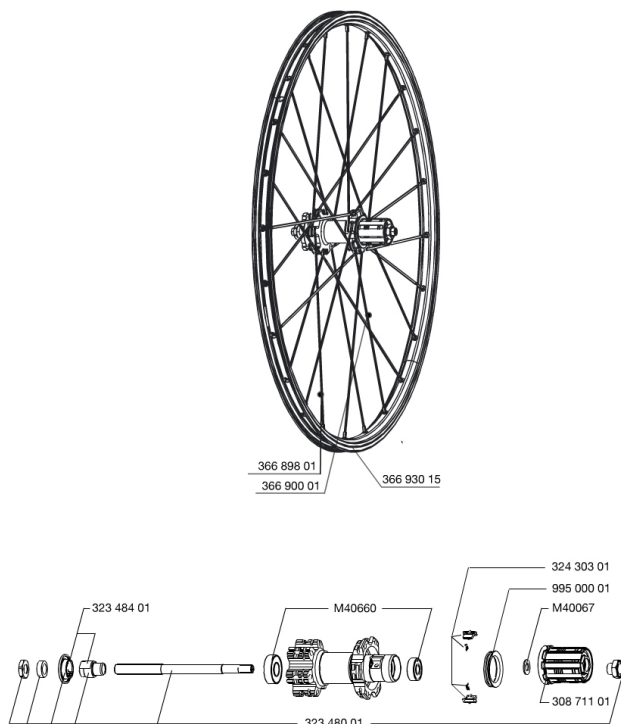

## REFERENZE RUOTE

356638 CROSSONE 26 15mm PR

## RIMS

&NBSP;:

1	36693015	"FRONT/REAR CROSSONE 26"" RIM"
---	----------	--------------------------------

## SPOKES

2	36689801	12 SPOKES FRONT/OPP DRIVE SIDE CROSSONE 264mm
3	36690001	12 SPOKES DRIVE SIDE CROSSONE 262mm

### **PESI RUOTE**

Peso della ruota