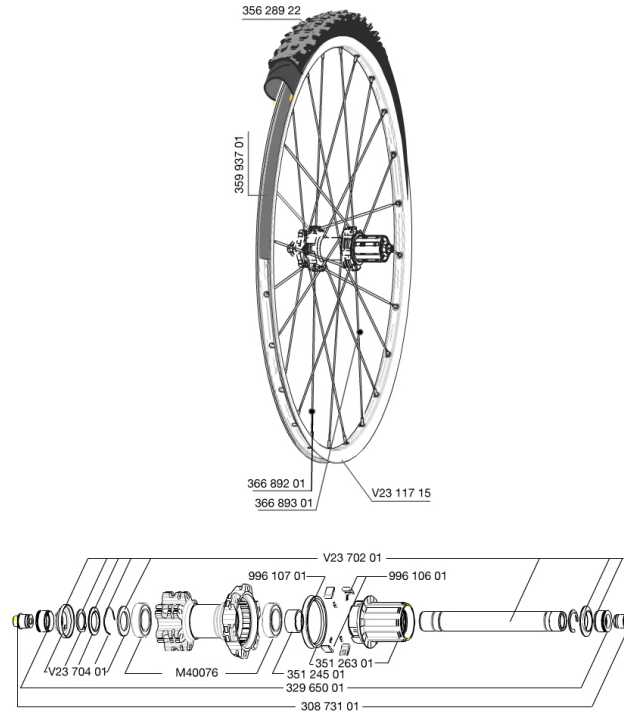

MAVIC CROSSROC WTS 650b (27,5) Lefty Supermax 2014

REFERENZE RUOTE

RIMS

&NBSP;:

35993701	UST RIM STRIP 27.5x19c
V2311715	KIT FRONT/REAR CROSSROC 27,5"

SPOKES

36689301	"12 SPOKES DRIVE SIDE CROSSROC 650b/27,5"" 275mm"
36689201	"12 SPOKES FRONT/OPP DRIVE SIDE CROSSROC 650b/27,5"" 277mm"

HUB SHELLS

V2370201	KIT REAR AXLE 12MM CROSSONE/CROSSRIDE/CROSSROC
35126301	TS-2 FREEWHEEL BODY + SEAL 2013 (NO PAWLS) - while stock las
99610601	ITS4 PAWLS KIT
M40076	HUB BEARINGS 17x30x7 6903 x 2
V2370401	REAR AUTO ADJUST.PLAY KIT 12MM AXLE
35124501	SET OF 3 REAR AXLE/FREEWHEEL BODY SPACERS
99610701	ITS4 SEAL

TYRES

35628922	Crossroc Roam 650b
----------	--------------------

ADAPTERS

32965001	ADAPTER Rr 12x142mm Elite/CRide MTB (Rd)
30873101	2 REAR REDUCERS 12/9,5mm 2012 ITS4 HUB

MAVIC**CROSSROC WTS 650b (27,5) Lefty****Supermax 2014****Specifications****PESI RUOTE**

Peso della ruota