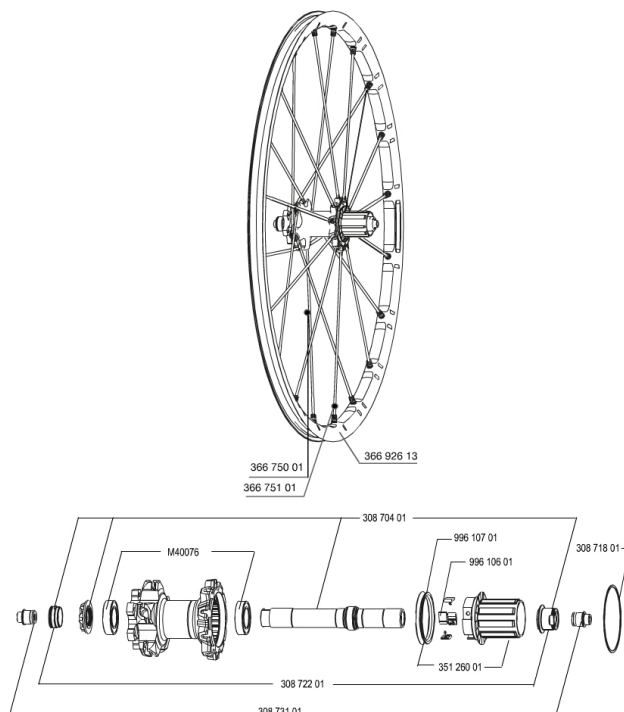

REFERENZE RUOTE

RIMS

&NBSP;:

36692613	"REAR CROSSMAX SLR 650b/27,5"" RIM"
----------	-------------------------------------

SPOKES

36675101	"10 SPOKES DRIVE SIDE CROSSMAX SLR/ENDURO 650b/27,5"" 251,5m
36675001	"10 SPOKES OPP DRIVE SIDE CROSSMAX SLR/ENDURO 650b/27,5"" 28

HUB SHELLS

30870401	REAR AXLE KIT ITS4 135mm D6T/DCL 2012
99610701	ITS4 SEAL
35126001	ITS-4 FREEWHEEL BODY + SEAL 2013 (WITHOUT PAWLS)
30871801	ELASTIC RING 56mm diam.

ADAPTERS

30873101	2 REAR REDUCERS 12/9,5mm 2012 ITS4 HUB
30872201	FORK REST ITS-4 135mm REAR AXLE > 2012

Crossmax SLR 650b Lefty SMU

Specifications

PESI RUOTE