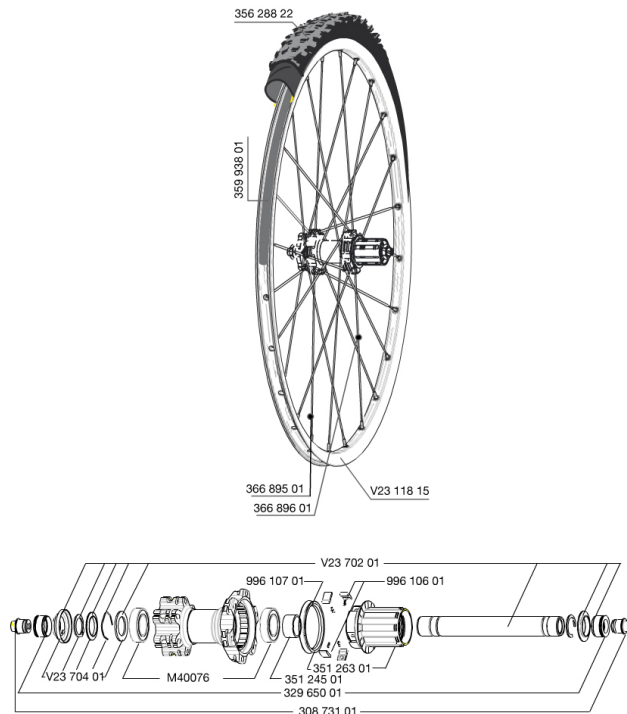

REFERENZE RUOTE

RIMS

&NBSP;:

35993801	UST RIM STRIP 29x19c
V2311815	KIT FRONT/REAR CROSSROC 29"

SPOKES

36689601	"12 SPOKES DRIVE SIDE CROSSROC 29"" 293mm"
36689501	"12 SPOKES FRONT/OPP DRIVE SIDE CROSSROC 29"" 295mm"

HUB SHELLS

V2370201	KIT REAR AXLE 12MM CROSSONE/CROSSRIDE/CROSSROC
35126301	TS-2 FREEWHEEL BODY + SEAL 2013 (NO PAWLS) - while stock las
99610601	ITS4 PAWLS KIT
M40076	HUB BEARINGS 17x30x7 6903 x 2
V2370401	REAR AUTO ADJUST.PLAY KIT 12MM AXLE
35124501	SET OF 3 REAR AXLE/FREEWHEEL BODY SPACERS
99610701	ITS4 SEAL

TYRES

35628822	Crossroc Roam 29
----------	------------------

ADAPTERS

32965001	ADAPTER Rr 12x142mm Elite/CRide MTB (Rd)
30873101	2 REAR REDUCERS 12/9,5mm 2012 ITS4 HUB

CROSSROC WTS 29 Lefty 2014

Specifications

PESI RUOTE

Peso della ruota