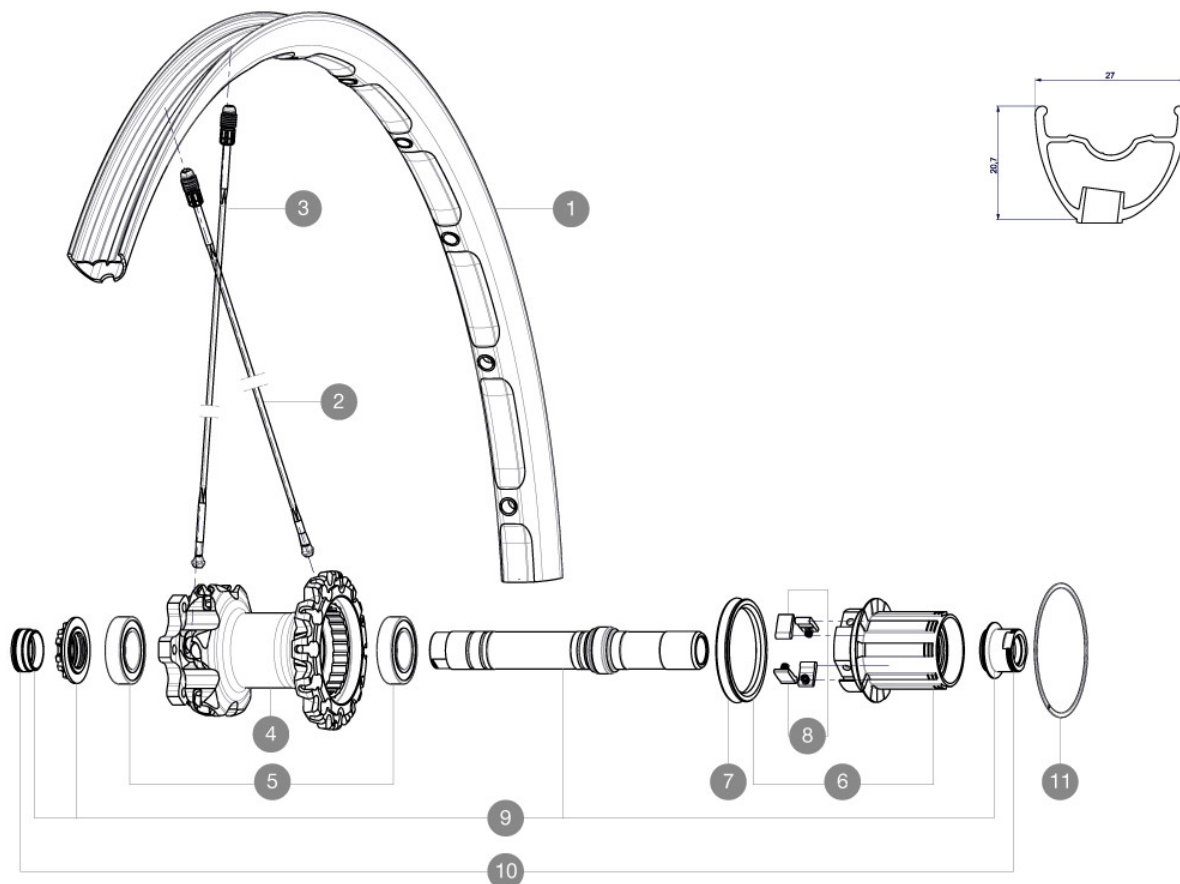

REFERENZE RUOTE

R17801 Crossmax XL 29Rr WTS

RIMS

DIAM. FORO VALVOLA (MM): 6,5 :

1	V2311213	KIT REAR RIM CROSSMAX XL 2015 29"
---	----------	-----------------------------------

SPOKES

2	35113801	"10 SPOKES M7/7 DRV BLK CROSSMAX SLR 29"" 269,5mm"
3	A7209901	KIT 12 FT/NDS CROSSMAX XL/DEEMAX PRO 19 29"" SPK 293mm

HUB SHELLS

4	N/A	CORPO MOZZO
5	M40076	HUB BEARINGS 17x30x7 6903 x 2
6	35126001	ITS-4 FREEWHEEL BODY + SEAL 2013 (WITHOUT PAWLS)
7	99610701	ITS4 SEAL
8	99610601	ITS4 PAWLS KIT
9	30870401	REAR AXLE KIT ITS4 135mm D6T/DCL 2012
11	30871801	ELASTIC RING 56mm diam.

ADAPTERS

10	30872201	FORK REST ITS-4 135mm REAR AXLE > 2012
----	----------	--

MAVIC *Crossmax XL 29 WTS*

2

2015

REAR

Specifications

CERCHIONI

- Larghezza interna : 23 mm
- Misura ETRTO 29" : 622x23C

MOZZO

Compatibile con Shimano MTB 11 marce
XD compatibile (XX1-X01) con kit opzionale

PESI RUOTE

Peso della ruota 930