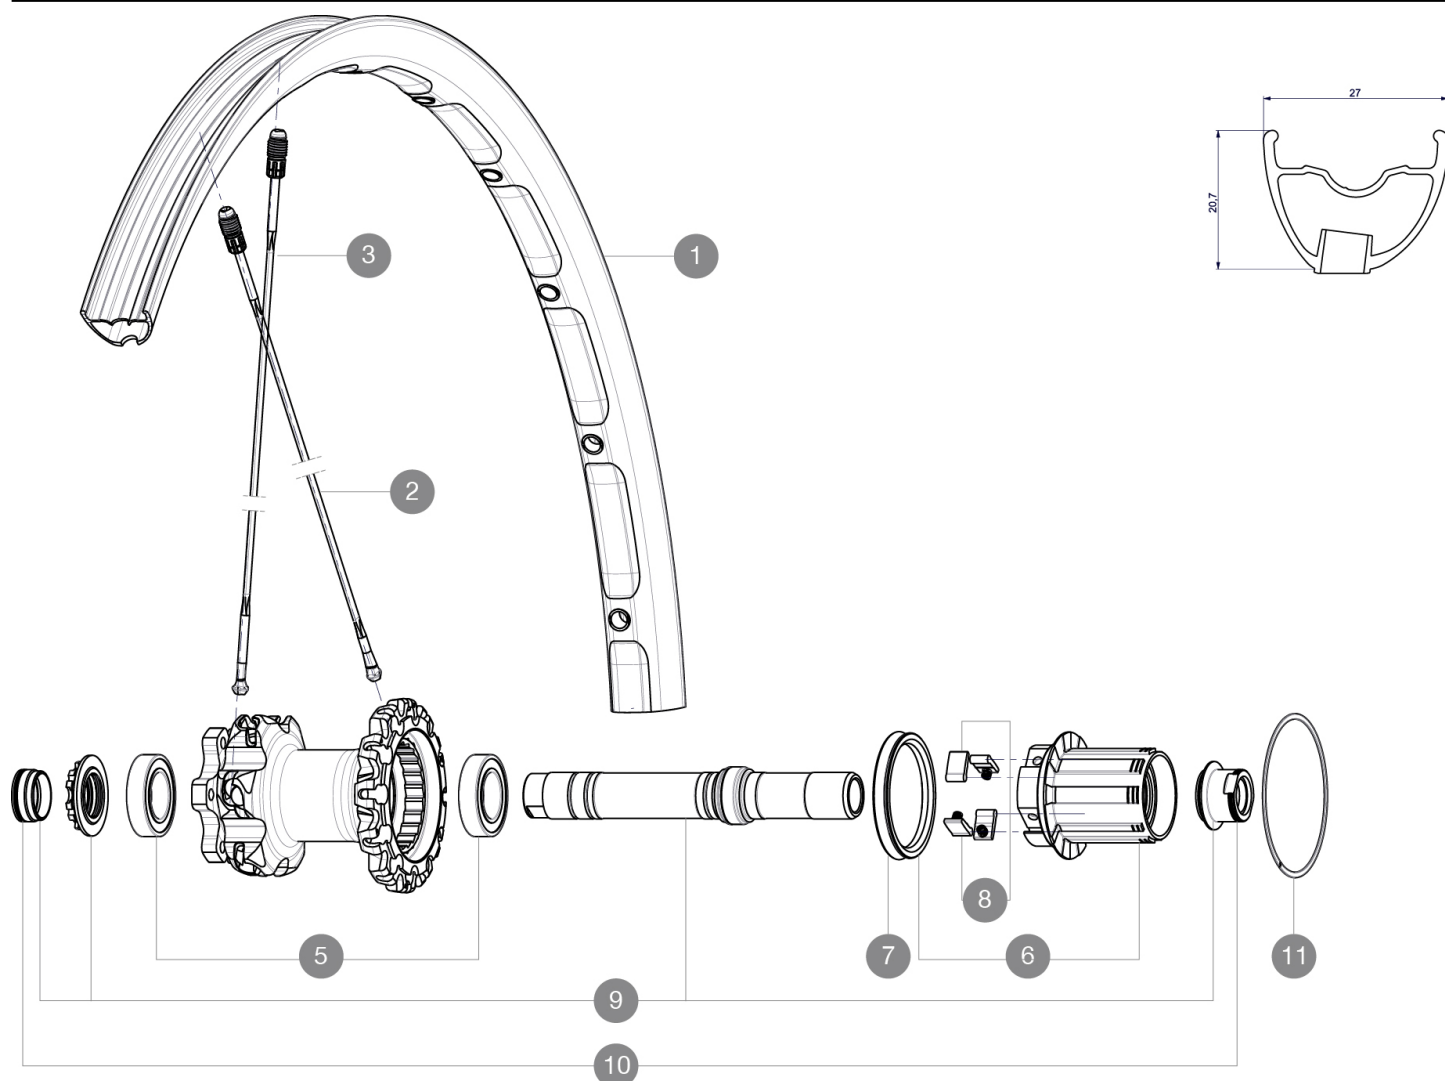

## REFERENZE RUOTE

### RIMS

DIAM. FORO VALVOLA (MM): 6,5 :

1 V2311013 KIT REAR RIM CROSSMAX XL 2015 26"

### SPOKES

2 36647201 10 SPOKES DRIVE SIDE CROSSMAX ENDURO 239mm  
3 36646801 12 SPOKES FRONT CROSSMAX ENDURO 261,5mm

### HUB SHELLS

5 M40076 HUB BEARINGS 17x30x7 6903 x 2  
6 35126001 ITS-4 FREEWHEEL BODY + SEAL 2013 (WITHOUT PAWLS)  
7 99610701 ITS4 SEAL  
8 99610601 ITS4 PAWLS KIT  
9 30870401 REAR AXLE KIT ITS4 135mm D6T/DCL 2012  
11 30871801 ELASTIC RING 56mm diam.