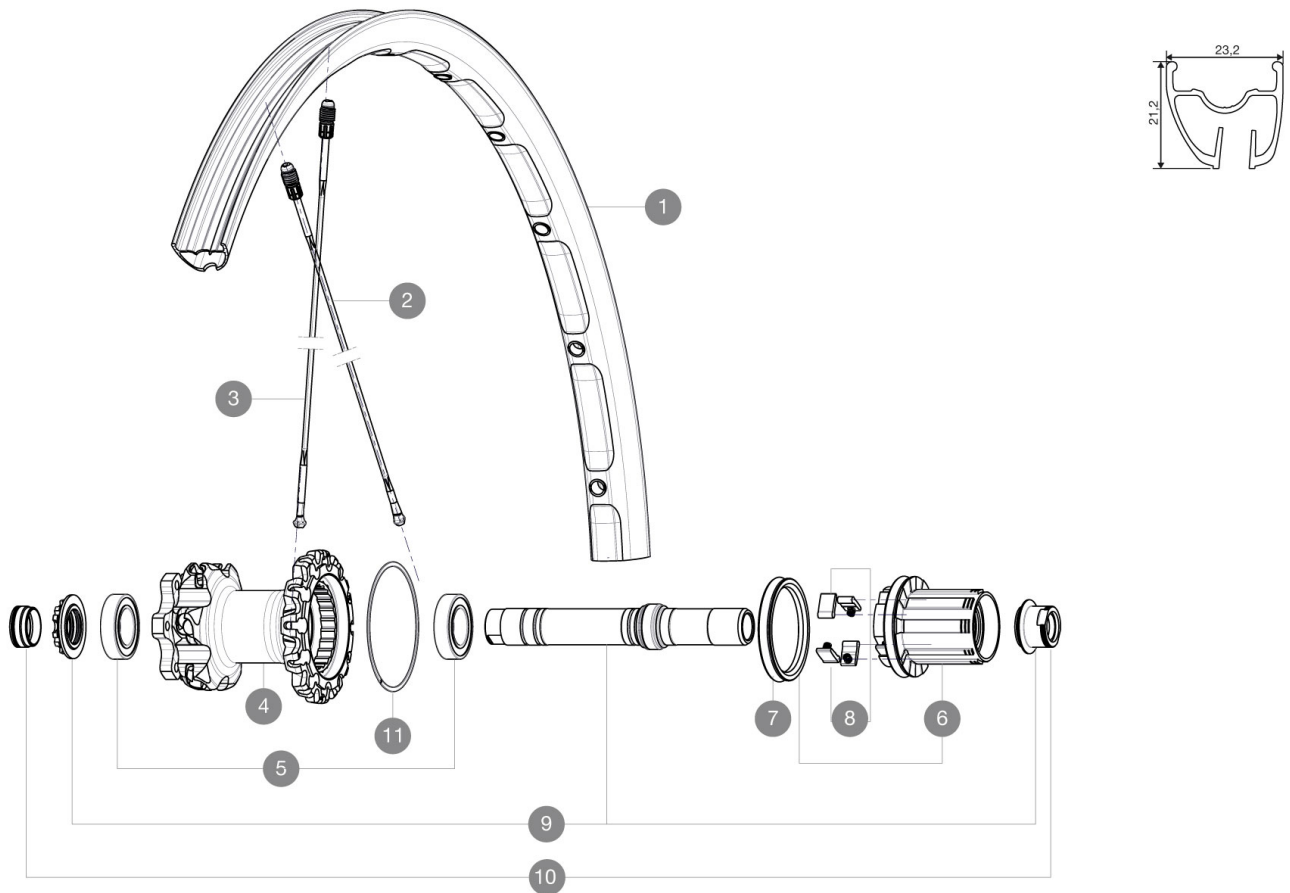

REFERENZE RUOTE

RIMS

&NBSP;:

1	35117413	"REAR CROSSMAX ST 29"" RIM"
---	----------	-----------------------------

SPOKES

2	35117601	"11 SPOKES M7/7 DRV BLK CROSSMAX ST 29"" 270,5mm"
3	35117901	"10 SPOKES M7/7 NDRV BLK CROSSMAX ST 29"" 300,5mm"

HUB SHELLS

5	M40076	HUB BEARINGS 17x30x7 6903 x 2
6	35126001	ITS-4 FREEWHEEL BODY + SEAL 2013 (WITHOUT PAWLS)
7	99610701	ITS4 SEAL
8	99610601	ITS4 PAWLS KIT
9	30870401	REAR AXLE KIT ITS4 135mm D6T/DCL 2012
11	30871801	ELASTIC RING 56mm diam.

ADAPTERS

10	30859301	AXLE ADAPTER Rr 12x142/148mm Pro Carb MTB (Grey)
----	----------	--

MAVIC *Crossmax ST29Disc*

2

2015

REAR

Specifications

PESI RUOTE