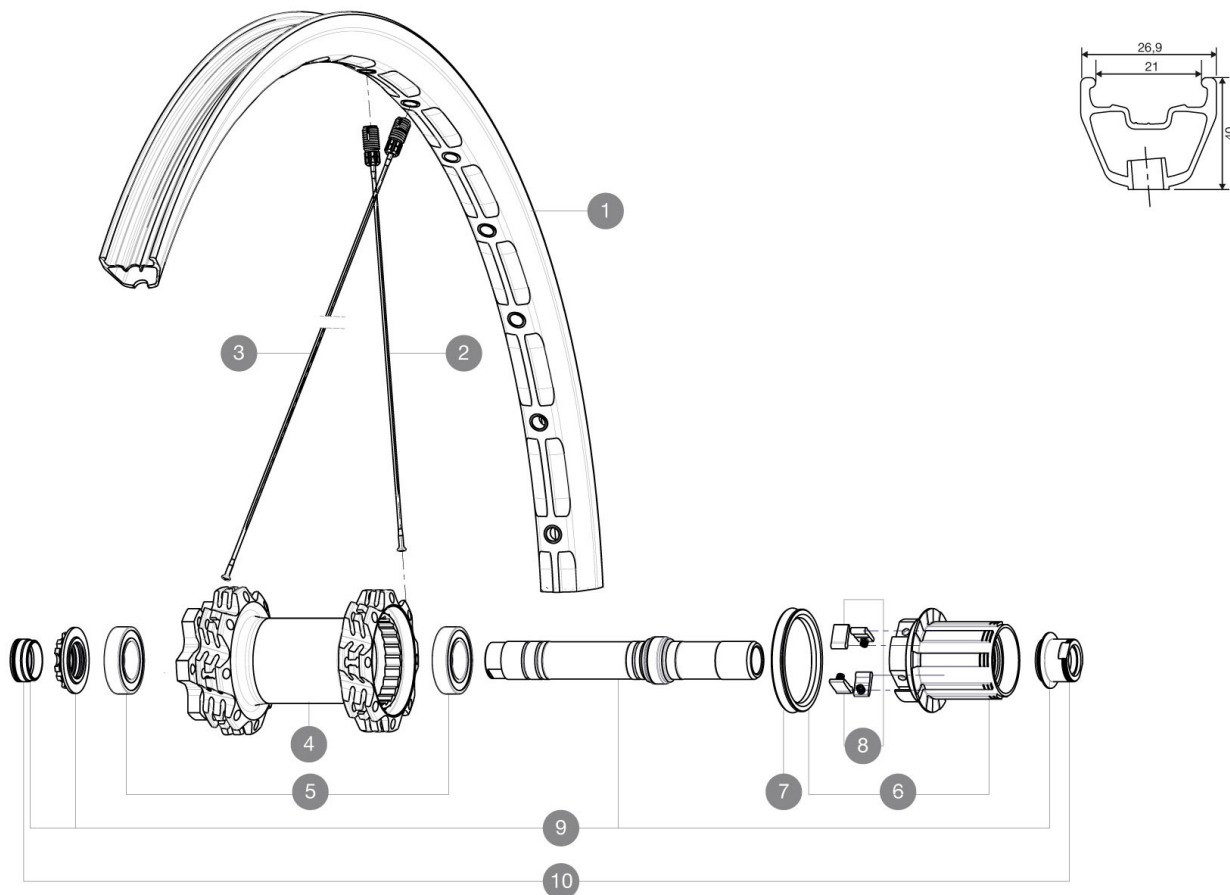

### RIMS

DIAM. FORO VALVOLA (MM): 6,5 :

1	V2312313	REAR RIM DEEMAX ULTIMATE 27,5"
---	----------	--------------------------------

### SPOKES

2	V2380601	16 DRIVE SIDE SPOKES DEEMAX 27,5" 278,5MM
3	V2380701	16 OPPOSITE DRIVE SIDE SPOKES DEEMAX 27,5" 280,5MM

### ADAPTERS

10	30872201	FORK REST ITS-4 135mm REAR AXLE > 2012
----	----------	--

### **PESI RUOTE**

Peso della ruota