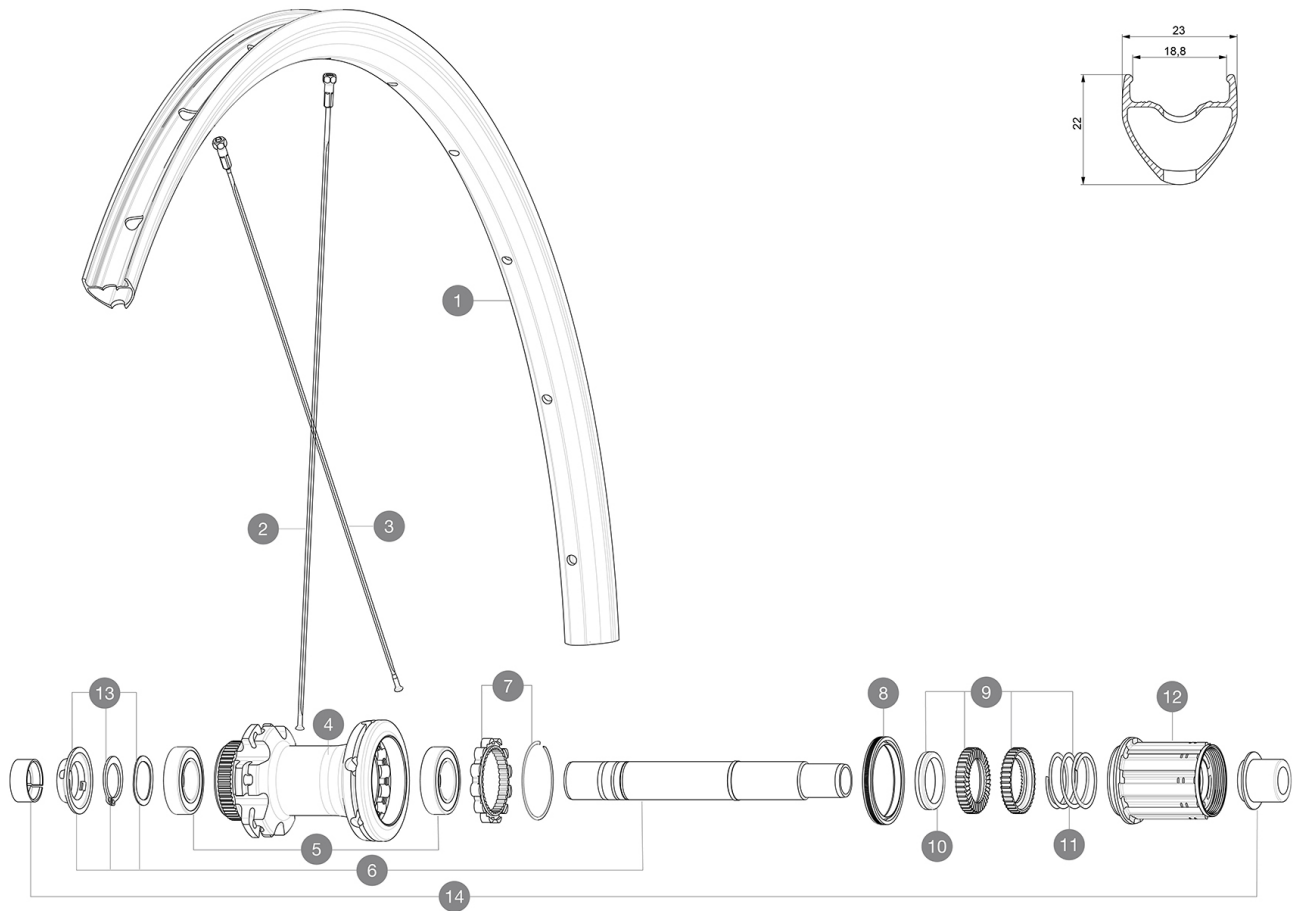

REFERENZE RUOTE

RIMS

&NBSP;:

1	jantearroutedis	REAR ROAD DISC RIM
	V2620101	UST RIM TAPE 25mm (for 21-24mm wide rim)

SPOKES

2	V3666501	KIT 12 FR7/NDS AKSIUM ELITE UST Disc 650B FLAT SPOKE 277mm +
3	V3666601	KIT 12 DS BUTTED SPOKE 273 AKSIUM ELITE UST Disc 650B + nipp

HUB SHELLS

4	N/A	CORPO MOZZO
5	V2560201	KIT ID360 BEARINGS 15/28/7 + 17/28/7
6	V2373401	KIT ID360 135/142 DCL L1 AXLE WITH CLIP
7	V2252701	KIT ID360 INSERT SHAPED EAR LOBE > 2017
8	V2251601	ID360 SEAL + GREASE
9	V2251701	ID360 2 RATCHETS + SPRING + GREASE
10	V2500501	Kit 3 ID360 pad for noise reduction
11	V2251801	KIT 3 ID360 ROAD SPRINGS
12	V4000101	HG11 STEEL ROAD FREE HUB BODY ID360 - while stock last
12	V3430101	HG11 Freewheel Body ID360
13	V2560501	KIT ADJUST. SYSTEM QRM AUTO ID360 for 17x28x7 bearing

ADAPTERS

14	V2510701	ID360 EVO REAR AXLE ADAPTERS 12x142mm DCL & D6T
	V2510901	ID360 EVO REAR AXLE ADAPTERS 12x135mm DCL & D6T
	V2510801	ID360 EVO REAR AXLE ADAPTERS 9x135mm DCL & D6T

MAVIC **Aksium Elite UST Disc 650B****VENDUTO CON**

VERSIONS

- **Standard disco** : solo Center Lock(R)
- **Standard disco** : solo Center Lock(R)

PESI RUOTE