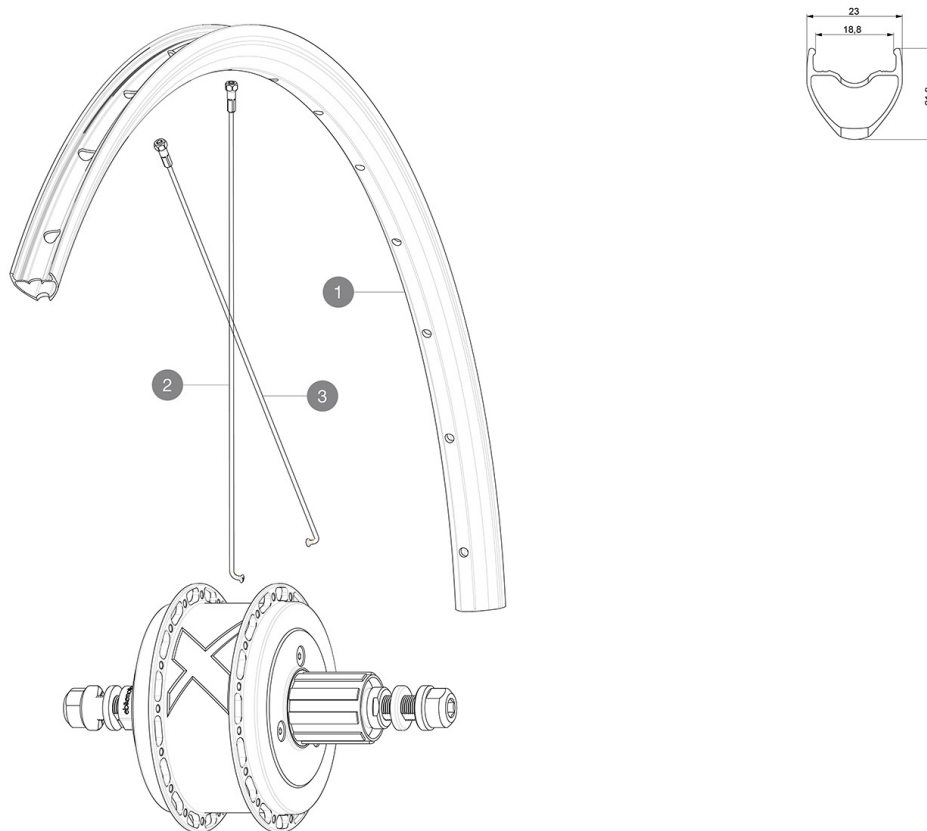

REFERENZE RUOTE

**RIMS**

&NBSP;:

<b>1</b>	V2738713	Kit Rear rim Aksium Elite UST Disc SUP EBM 32h
	V2620101	UST RIM TAPE 25mm (for 21-24mm wide rim)

**SPOKES**

<b>2</b>	V3667801	Kit 16 NDS round Jbent spoke 255mm Aksium Elite UST Disc EBM
<b>3</b>	V3667701	Kit 16 DS round Jbent spokes 251mm Aksium Elite UST Disc EBM

**MAVIC** *Aksium Elite UST Disc EBM***Specifications**

PESI RUOTE