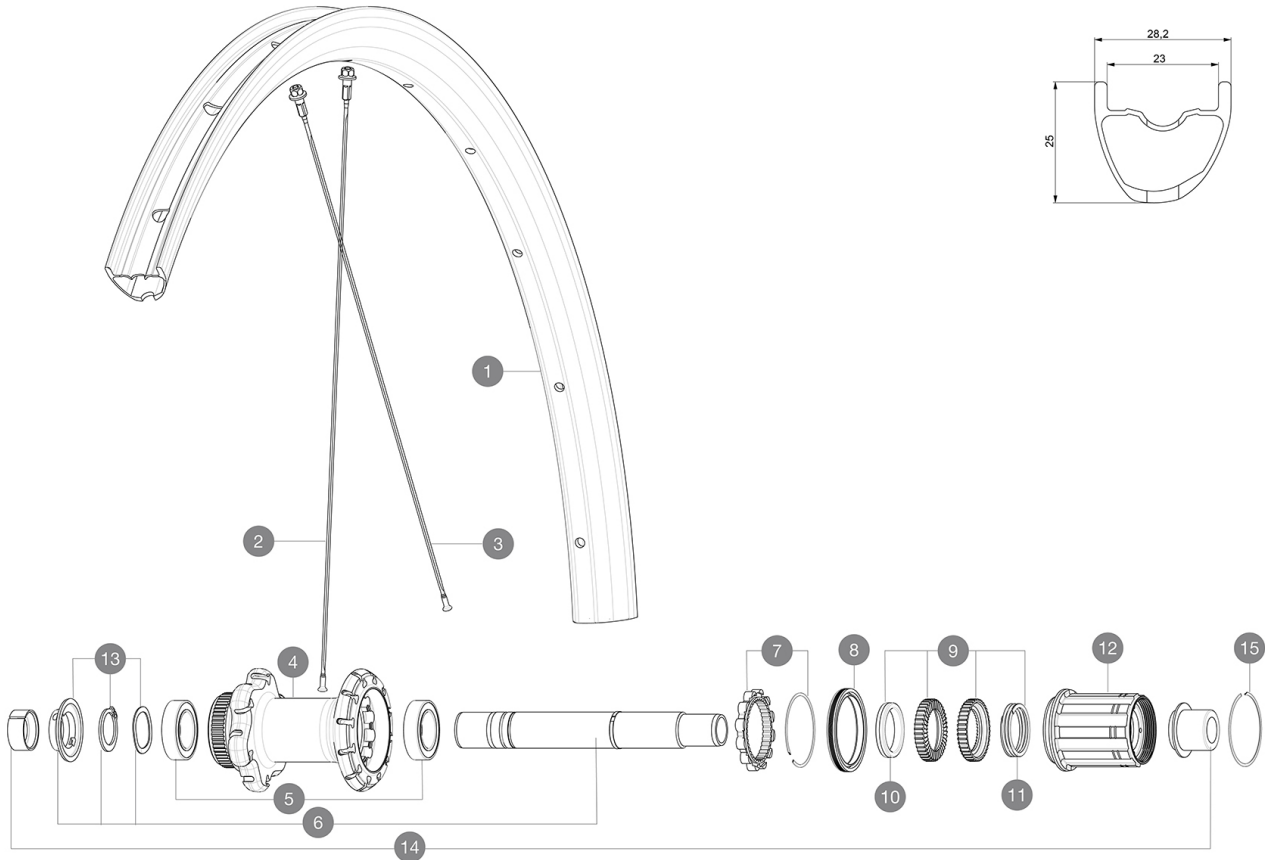

MAVIC ALLROAD PRO CARBON SL DISC

REFERENZE RUOTE

ASTM CATEGORY 2 : road and offroad with jumps less than 15cm

For a longer longevity of the wheel, Mavic recommends that the total weight supported by the wheels doesn't exceed 120kg, bike included

Recommended tyre sizes: 28 to 64 mm (1.1" to 2.5")

Max. Pressure: see indication on wheel and tyre. If they differ, use the lowest of the 2

Maximum tyre pressure: 4.4bar/64PSI with a 28mm tyre - 2.6bar/38PSI with a 64mm tyre

RIMS

&NBSP;:

1	V2738913	KIT REAR RIM ALLROAD PRO CARBON SL -while stock last
1	V4094513	Kit Rear rim Allroad Pro Carbon SL while stock lasts
	V2620101	UST RIM TAPE 25mm (for 21-24mm wide rim)

SPOKES

2	V3821801	KIT 12 FRT/REAR CROSSMAX PRO CARBON 29" EXTRA FLAT SPOKE 29
2	V3668301	Kit 2 FRONT/NDS Allroad Pro Carbon SL stamped spoke 291 + al
3	V2384401	KIT 12 FRONT + REAR NON-DRIVE SIDE BUTTED SPOKES 274mm CROSS

HUB SHELLS

4	N/A	CORPO MOZZO
5	V2560401	KIT ID360 2 BEARINGS 17x28x7 + CIRCLIP + WAVED WASHER (QRM A
6	V2252901	KIT ID360 CENTER LOCK 135/142mm AXLE WITH CIRCLIP
7	V2252701	KIT ID360 INSERT SHAPED EAR LOBE > 2017
8	V00063631	Kit ID360 seal version 2 (larger)
9	V2251701	ID360 2 RATCHETS + SPRING + GREASE
10	V2500501	Kit 3 ID360 pad for noise reduction
11	V2251801	KIT 3 ID360 ROAD SPRINGS
12	V3430101	HG11 Freewheel Body ID360
13	V2560501	KIT ADJUST. SYSTEM QRM AUTO ID360 for 17x28x7 bearing
15	V2252201	KIT 2 REAR HUB RETENTION RINGS 48mm

ADAPTERS

14	V3811001	KIT ROAD ID360 RR CL ENDCAP (12MM)
	V2510901	ID360 EVO REAR AXLE ADAPTERS 12x135mm DCL & D6T
	V2510801	ID360 EVO REAR AXLE ADAPTERS 9x135mm DCL & D6T