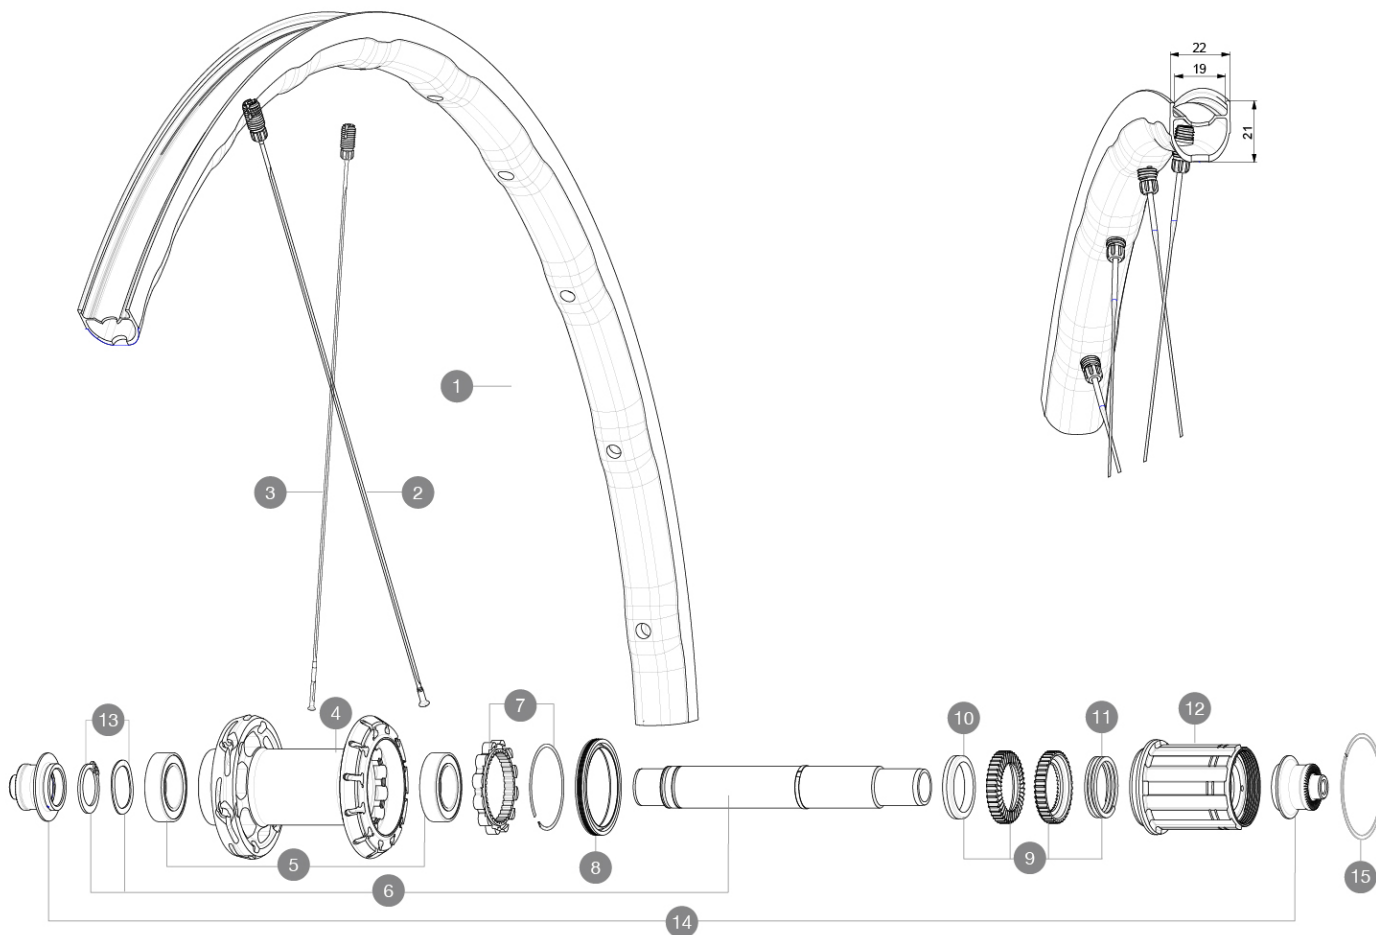

ASTM CATEGORY 2 : road and offroad with jumps less than 15cm
Misura minima del pneumatico: larghezza 23 mm - pressione massima 6,75 Bar/97 PSI
For a longer longevity of the wheel, Mavic recommends that the total weight supported by the wheels doesn't exceed 120kg, bike included
Recommended tyre sizes: 25 to 32 mm
Max. Pressure: see indication on wheel and tyre. If they differ, use the lowest of the 2
Maximum tyre pressure: 6.75bar/97PSI with a 23mm tyre - 3.8bar/55PSI with a 62mm tyre
Misura massima del pneumatico: larghezza 62 mm - pressione massima 3,8 Bar/55 PSI

REFERENZE RUOTE

R36781 KSYRIUM SL RB 700 QR M11

RIMS

&NBSP;:

1	V4094013	Kit Rear rim Ksyrium SL RB

SPOKES

2	V4164201	Kit 12 rear Ksyrium SL DS butted spoke 278mm M7/7
3	V4164101	Kit 12 rear Ksyrium SL NDS butted aero spoke 297mm M7/7

HUB SHELLS

4	N/A	CORPO MOZZO
5	V2560401	KIT ID360 2 BEARINGS 17x28x7 + CIRCLIP + WAVED WASHER (QRM A
6	V2252801	KIT ID360 UB REAR WHEEL AXLE WITH CIRCLIP/WAVE WASHER
7	V2252701	KIT ID360 INSERT SHAPED EAR LOBE > 2017
8	V00063631	Kit ID360 seal version 2 (larger)
9	V2251701	ID360 2 RATCHETS + SPRING + GREASE
10	V2500501	Kit 3 ID360 pad for noise reduction
11	V2251801	KIT 3 ID360 ROAD SPRINGS
12	V3430101	HG11 Freewheel Body ID360
13	V2560501	KIT ADJUST. SYSTEM QRM AUTO ID360 for 17x28x7 bearing

15	V2252201	KIT 2 REAR HUB RETENTION RINGS 48mm

ADAPTERS

14	V2253101	KIT REAR AXLE ADAPTOR QUICK RELEASE ID360