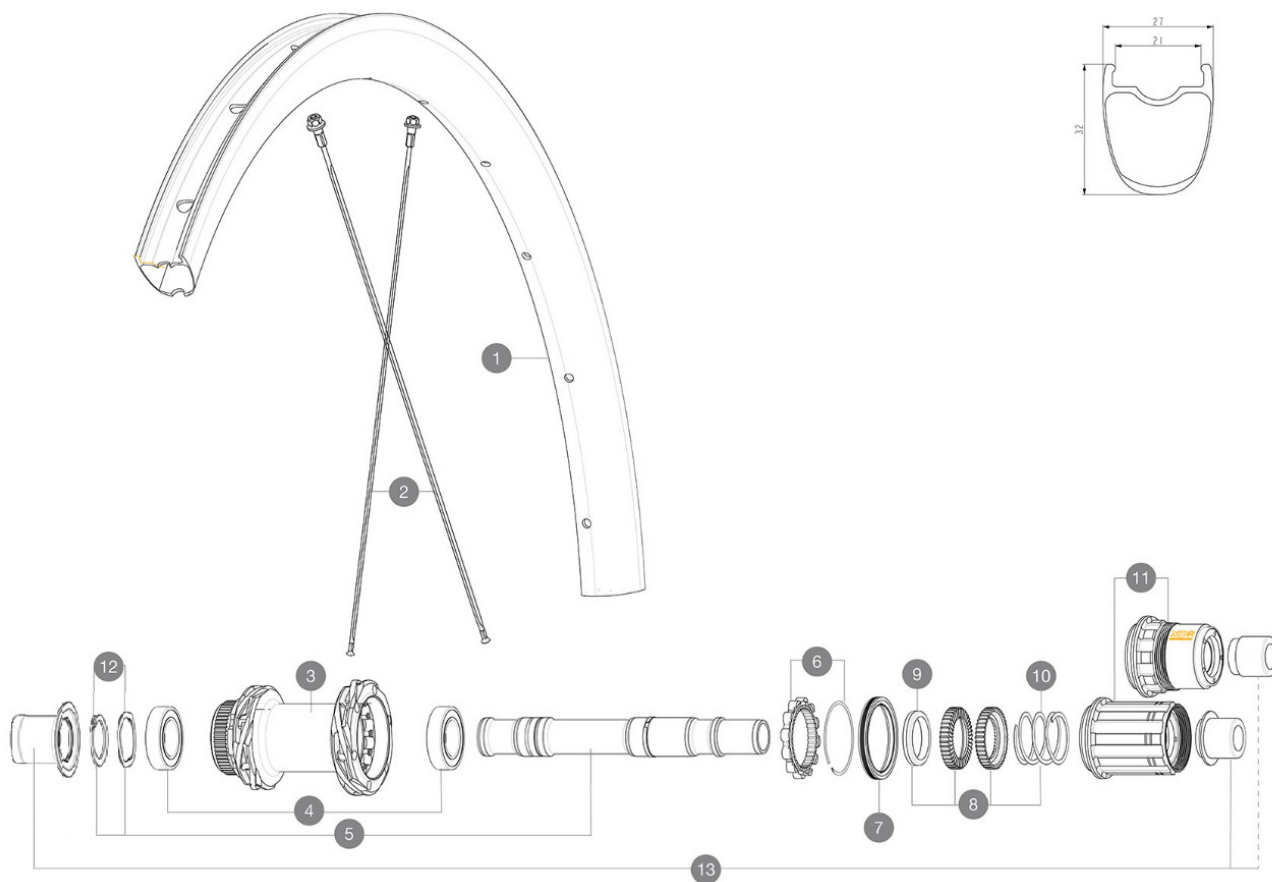

REFERENZE RUOTE

R36771 Cosmic SLS 32 DCL Rr

R39081 Cosmic SLS 32 DCL Rr XDR

RIMS

&NBSP;:

1	V4093215	Kit Front/Rear rim Cosmic SL 32 Disc while stock lasts
	V2620101	UST RIM TAPE 25mm (for 21-24mm wide rim)

SPOKES

2	V4163101	Kit 12 Front/Rear Cosmic SLS 32 Disc aero stainless spoke 28
---	----------	--

HUB SHELLS

3	N/A	CORPO MOZZO
3	N/A	CORPO MOZZO
4	M40076	HUB BEARINGS 17x30x7 6903 x 2
5	V2373401	KIT ID360 135/142 DCL L1 AXLE WITH CLIP
6	V2252701	KIT ID360 INSERT SHAPED EAR LOBE > 2017
7	V00063631	Kit ID360 seal version 2 (larger)
8	V2251701	ID360 2 RATCHETS + SPRING + GREASE
9	V2500501	Kit 3 ID360 pad for noise reduction
10	V2251801	KIT 3 ID360 ROAD SPRINGS
11	V3430101	HG11 Freewheel Body ID360
11	V2580101	FREEHUB BODY XD Road ID360
12	V2373001	KIT ADJUST. SYSTEM QRM AUTO ID360 for 17x30x7 bearing

ADAPTERS

13	V2510701	ID360 EVO REAR AXLE ADAPTERS 12x142mm DCL & D6T
----	----------	---

MAVIC *Cosmic SLS 32 Disc*

Specifications

PESI RUOTE