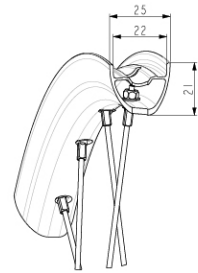

MAVIC **ALLROAD S DISC EBM**

Recommended tyre sizes: 28 to 64 mm (1.1" to 2.5")

REFERENZE RUOTE**RIMS**

&NBSP;:

- | | | |
|----------|----------|---|
| 1 | V4092313 | Kit Rear rim EBM Allroad S White Stocks lasts |
| | V2620101 | UST RIM TAPE 25mm (for 21-24mm wide rim) |

SPOKES

- | | | |
|----------|----------|--|
| 2 | V3667801 | Kit 16 NDS round Jbent spoke 255mm Aksium Elite UST Disc EBM |
|----------|----------|--|

MAVIC *ALLROAD S DISC EBM*

2

2021

REAR

Specifications

PESI RUOTE