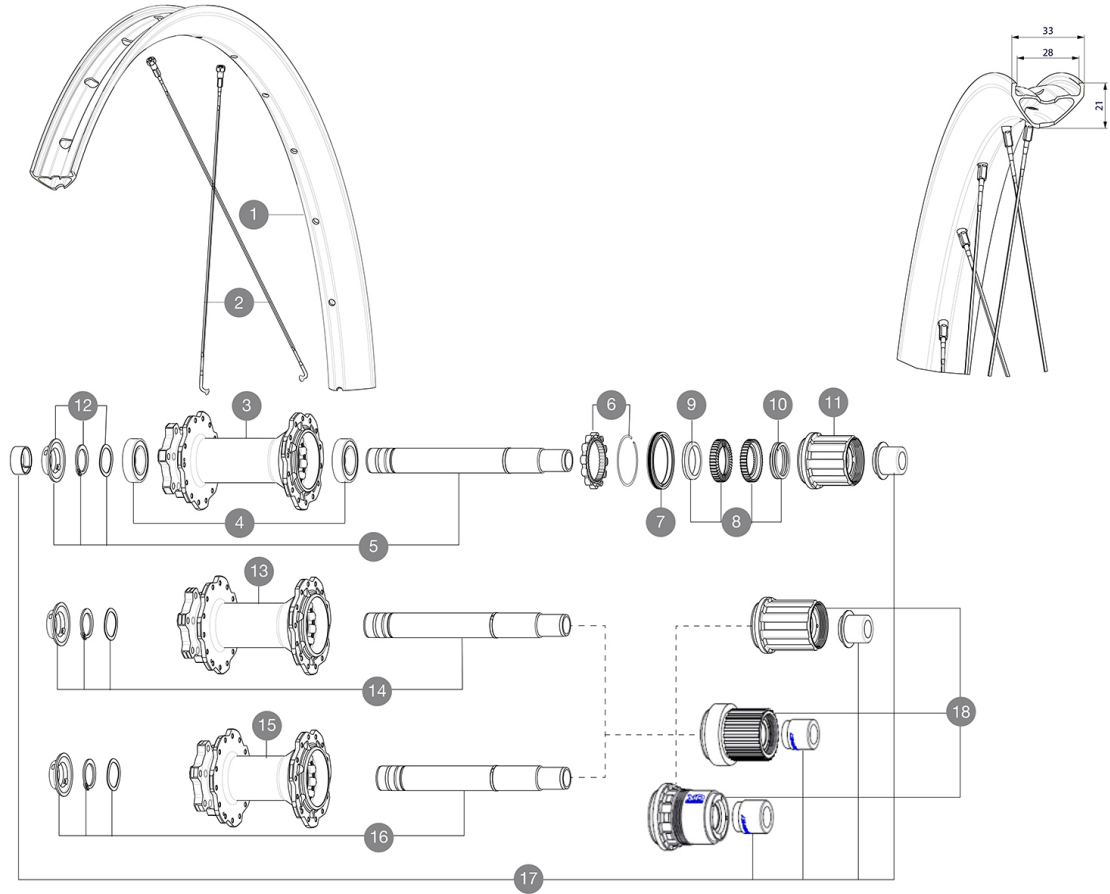

**ASTM CATEGORY 5 : GRAVITY RIDING FOCUSED ON THE DESCENT**

For a longer longevity of the wheel, Mavic recommends that the total weight supported by the wheels doesn't exceed 150kg, bike included

Recommended tyre sizes: 60mm to 76mm (2.35" to 3.0")

Maximum tyre pressure: 3.2bar/46PSI with a 47mm tyre - 2.85bar/41PSI with a 64mm tyre

**REFERENZE RUOTE**

R39541	DEEMAX INT 29 BST HG	R39571	Deemax 29 21 Rr 12x157 7s
R39551	DEEMAX INT 29 BST XD	R39581	DEEMAX INT 29 BST MS
R39561	DEEMAX INT 29 12X157 HG	R39591	DEEMAX INT 29 12X157 XD

**RIMS**

&amp;NBSP;:

1	V3766215	Kit Front/Rear rim Deemax 21 29"
	V2640101	UST RIM TAPE 32mm for 28 to 29mm wide rims

**SPOKES**

2	V2387901	KIT 14 J BENT STEEL SPOKES 299mm DEEMAX DH 29" + black stee
---	----------	---

**HUB SHELLS**

3	N/A	CORPO MOZZO
4	M40076	HUB BEARINGS 17x30x7 6903 x 2
5	V2374901	Kit ID360 150/157 D6T 7S 2AXLE WITH CIRCLIP
6	V2252701	KIT ID360 INSERT SHAPED EAR LOBE > 2017
7	V00063631	Kit ID360 seal version 2 (larger)
8	V2375201	KIT ID360 24 TEETH 2 RATCHET + MTB SPRING + PAD (specific)
9	V2375401	KIT ID360 MTB 24T 3 NOISE REDUCING PADS
10	V2372901	KIT 3 ID360 MTB SPRINGS
11	V2375001	Freehub Body ID360 7S Alu
12	V2373001	KIT ADJUST. SYSTEM QRM AUTO ID360 for 17x30x7 bearing
13	N/A	CORPO MOZZO
14	V2374801	Kit ID360 150/157 D6T AXLE WITH CIRCLIP
15	N/A	CORPO MOZZO
16	V2372201	KIT ID360 148 D6T AXLE WITH CLIP
18	V3780101	HG9 Alloy MTB Freewheel Body ID360