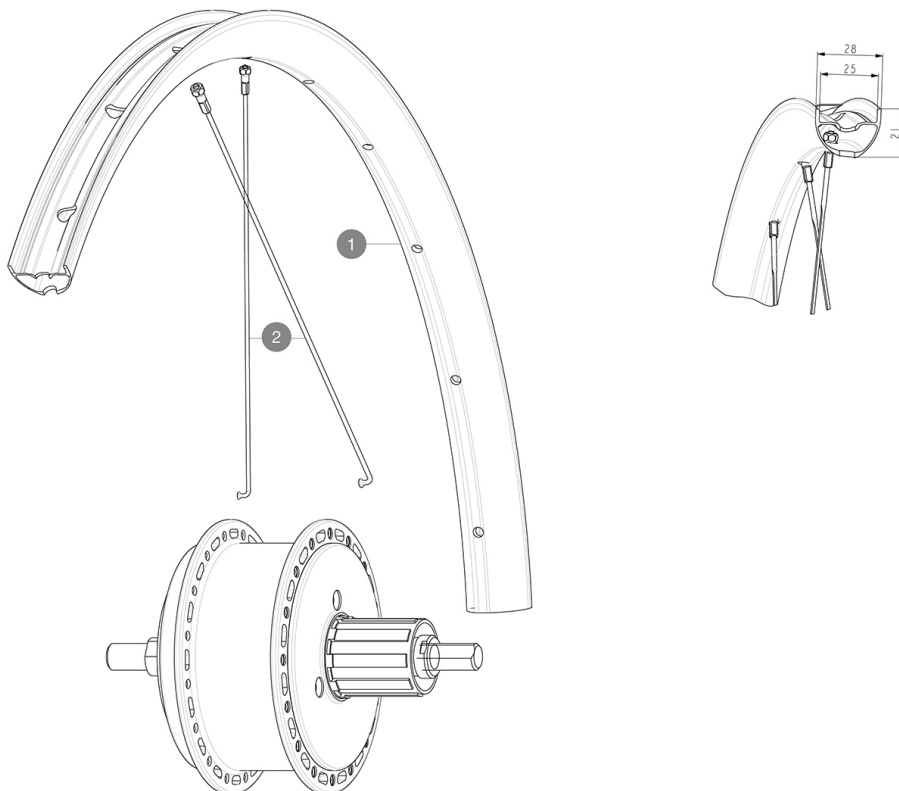

REFERENZE RUOTE

R41711 ALLROAD EBM KHM 650B M11

RIMS

&NBSP;;

1	V4095213	Kit Rear rim EBM Allroad 650B
	V2700101	UST Tape 28mm for 25 to 27mm wide rims

SPOKES

2	V4165101	Kit 16 Rear Allroad 650B Jbent Spoke 235 EBM + black nipple
---	----------	---

MAVIC ALLROAD 650B MAHLE**VENDUTO CON**

Flap tubeless preinstallato	
Flap tubeless preinstallato	
Flap tubeless preinstallato	
Flap tubeless preinstallato	

Specifications

PESI RUOTE