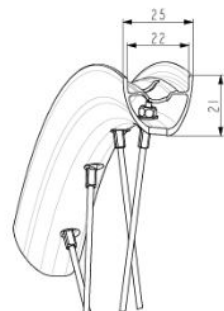

Non-Boost : 12x135 rear axle adapters (V2510901)

REFERENZE RUOTE

RIMS

&NBSP;:

- | | | |
|---|-----------|--|
| 1 | V00053209 | Kit Rear rim Allroad EBM X35 |
| | V3720101 | 25mm UST Tape for 19 to 22mm Road Rims |

Specifications

PESI RUOTE