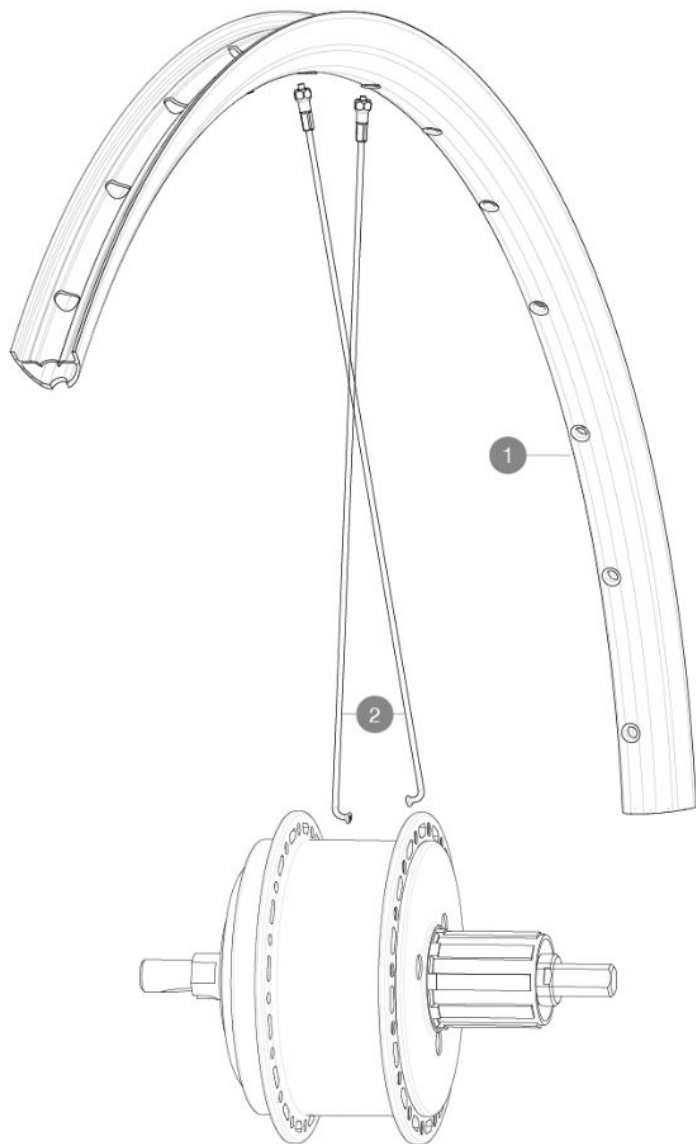

Non-Boost : 12x135 rear axle adapters (V2510901)

REFERENZE RUOTE

RIMS

&NBSP;:

- | | | |
|---|-----------|--|
| 1 | V00053209 | Kit Rear rim Allroad EBM X35 |
| | V3720101 | 25mm UST Tape for 19 to 22mm Road Rims |

SPOKES

- | | | |
|---|----------|--|
| 2 | V3667801 | Kit 16 NDS round Jbent spoke 255mm Aksium Elite UST Disc EBM |
|---|----------|--|

MAVIC ALLROAD MAHLEX35**VENDUTO CON**

Flap tubeless preinstallato	
Flap tubeless preinstallato	
Flap tubeless preinstallato	
Flap tubeless preinstallato	

Specifications

PESI RUOTE