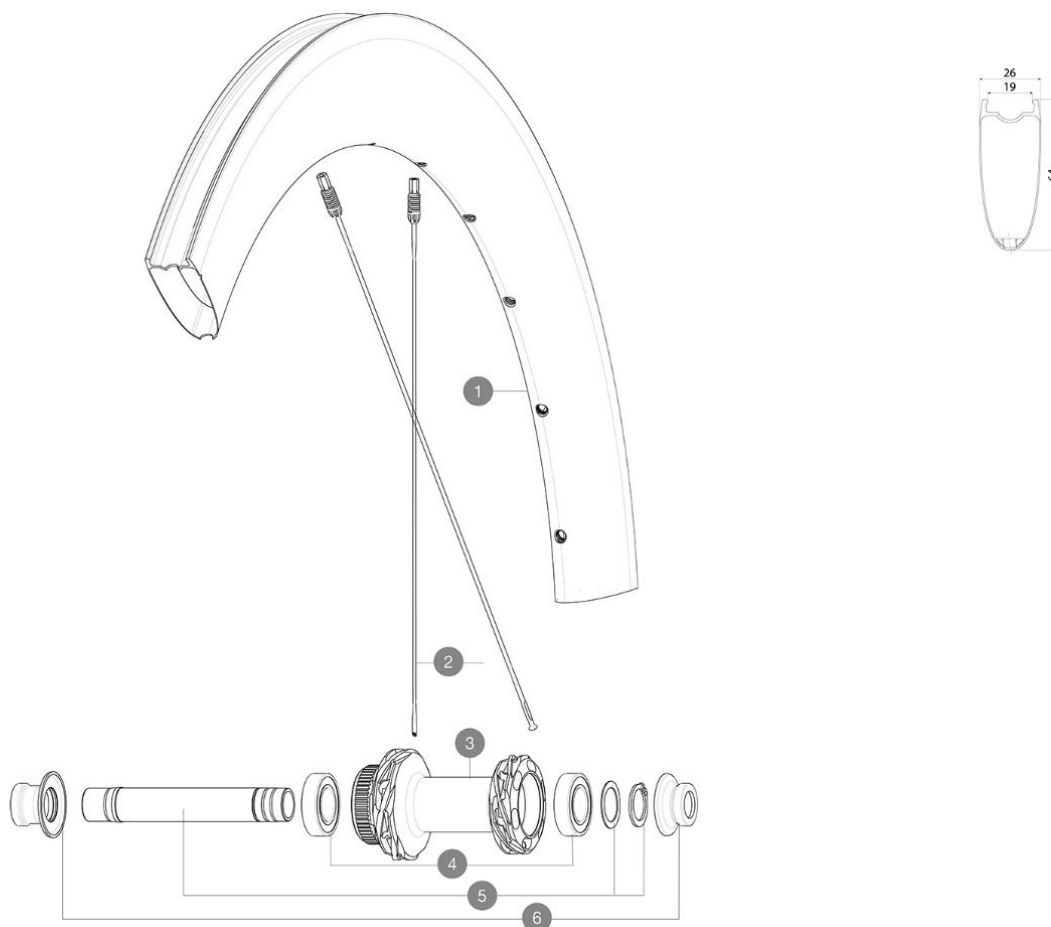

参照ホイール

ASTM CATEGORY 2 : road and offroad with jumps less than 15cm
 For a longer longevity of the wheel, Mavic recommends that the total weight supported by the wheels doesn't exceed 120kg, bike included
 Recommended tire sizes: 25 to 32 mm
 Max. Pressure: see indication on wheel and tire. If they differ, use the lowest of the 2

RIMS

&NBSP;:

1 V00062631 Kit Front/Rear rim Cosmic SLR65 Ltd

SPOKES

2 V4164901 Kit 12 CosmicSLR65 Disc aero sspek M6 259

HUB SHELLS

3	N/A	HUB BODY
3	N/A	HUB BODY
4	M40129	KIT 2 BEARINGS 6902 15x28x7
5	V2373301	KIT QRM AUTO FRONT AXLE 12mm > 2019

ADAPTERS

6	V2374701	KIT FRONT ROAD FORK REST 12mm FOR J BENT DISC HUB
	V2680301	"Kit Ft Road Adapter 12 >> 9mm"