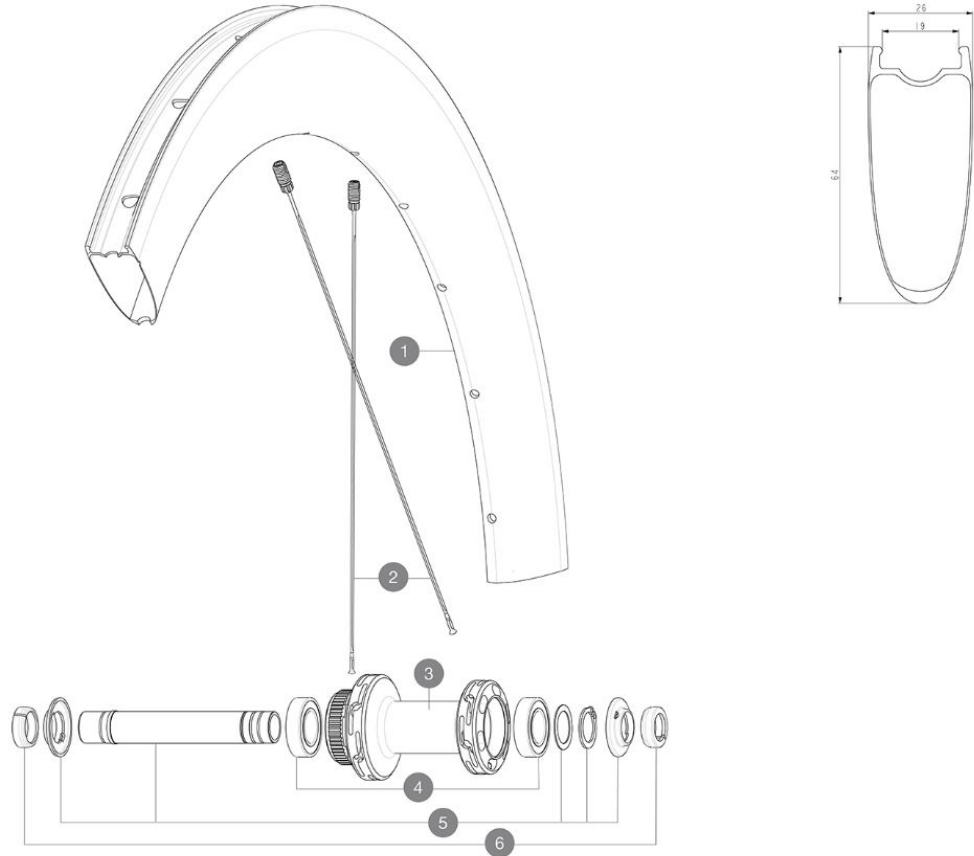

参照ホイール

ASTM CATEGORY 2 : road and offroad with jumps less than 15cm  
 For a longer longevity of the wheel, Mavic recommends that the total weight supported by the wheels doesn't exceed 120kg, bike included  
 Recommended tire sizes: 25 to 32 mm  
 Max. Pressure: see indication on wheel and tire. If they differ, use the lowest of the 2