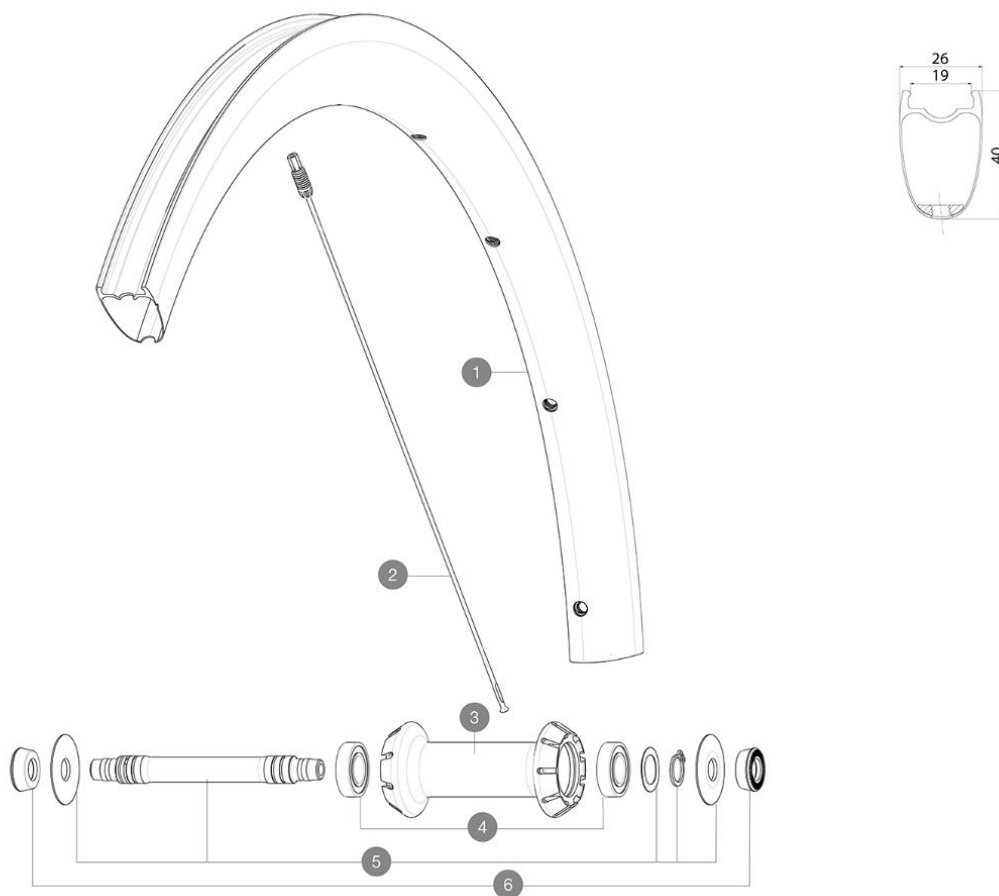

ASTM CATEGORY 1 : road only

参照ホイール

RIMS

&NBSP;:

1	V00063001	Kit Front rim Cosmic SLR40 Ltd
---	-----------	--------------------------------

SPOKES

2	V3669501	Kit 9 Ft Cosmic SLR40 aero ss spk 277 M6
---	----------	------------------------------------------

HUB SHELLS

3	N/A	HUB BODY
4	M40078	FRONT HUB 6901 BEARINGS
5	V2375801	Kit front axle RB for QRM auto hub + hoobster + wave washer

ADAPTERS

6	35117301	FRONT OR REAR FORK REST KIT R-SYS 2013
---	----------	----------------------------------------

Specifications

リム

- Material : 100% carbon fiber
 - Height : 40 mm
 - Valve hole diameter : 6.5 mm
 - Tire : UST Tubeless and tubetype
 - Internal width : 19 mm
 - ETRTO size : 622x19TC
- Fore Carbon tapeless tubeless technology
UST Tubeless Ready

スポーク

- Material : steel
 - Shape : straight pull, elliptical aero, double butted (patented)
 - Nipples : Fore integrated aluminum
 - Count : front 18, rear 24
 - Lacing : front radial, rear Isopulse
- Isopulse lacing design