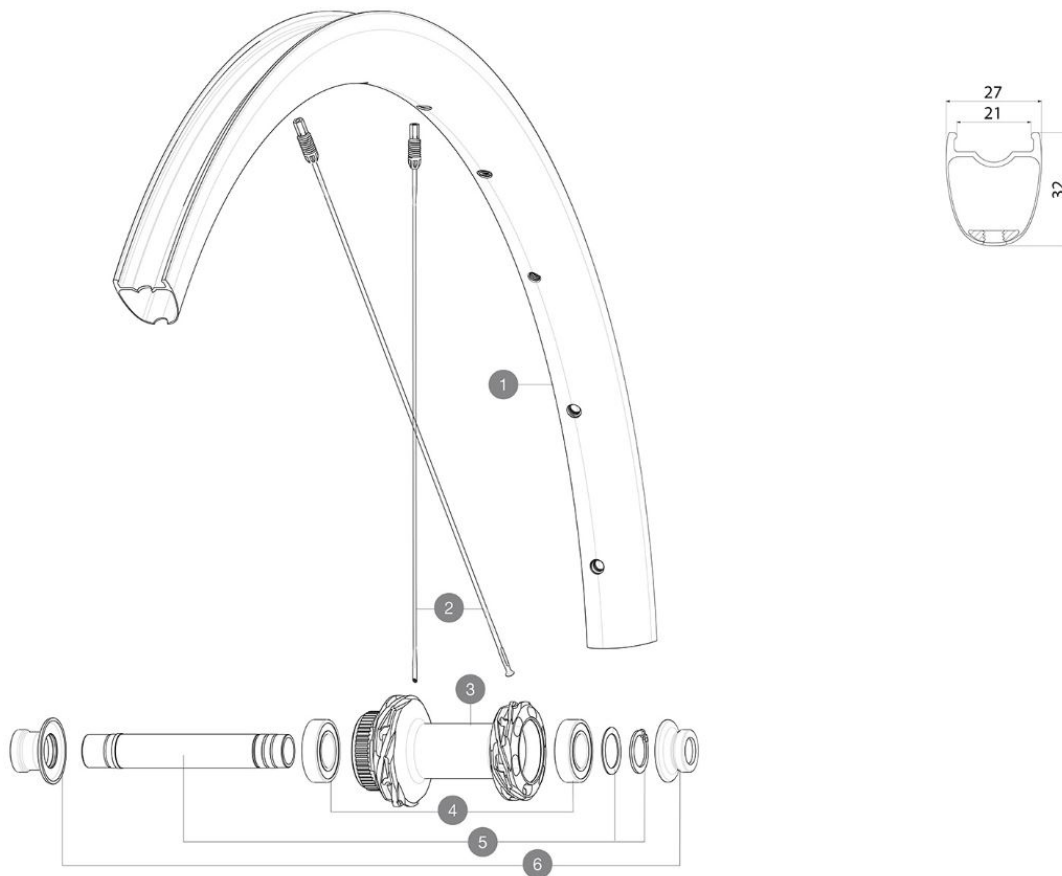

参照ホイール

ASTM CATEGORY 2 : road and offroad with jumps less than 15cm
 For a longer longevity of the wheel, Mavic recommends that the total weight supported by the wheels doesn't exceed 120kg, bike included
 Recommended tire sizes: 25 to 32 mm
 Max. Pressure: see indication on wheel and tire. If they differ, use the lowest of the 2

RIMS

&NBSP;:

1	V00063431	Kit Front/Rear rim Cosmic SLR32 Ltd
---	-----------	-------------------------------------

SPOKES

2	V4164801	Kit 12 CosmicSLR32 Disc aero sspk M6 291
---	----------	--

HUB SHELLS

3	N/A	HUB BODY
3	N/A	HUB BODY
4	M40129	KIT 2 BEARINGS 6902 15x28x7
5	V2373301	KIT QRM AUTO FRONT AXLE 12mm > 2019

ADAPTERS

6	V2374701	KIT FRONT ROAD FORK REST 12mm FOR J BENT DISC HUB
	V2680301	"Kit Ft Road Adapter 12 >> 9mm"