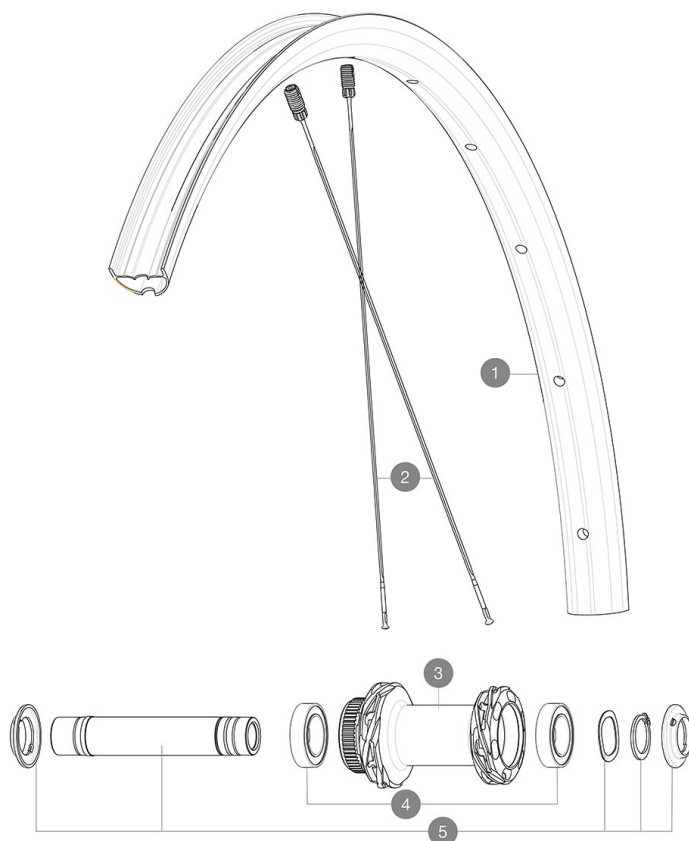

参照ホイール

ASTM A1013 2015 12X135mm (V2510901) (V2374401) HG9

Specifications	Maxi target
Frontal run out	0,4mm
Lateral run out	0,5mm
Centring	1,0mm (2x0,5)
Tension daN	89 > 107
Disc side	

RIMS

&NBSP;:

2	V00097531	Kit Front/Rear rim Allroad S 23
---	-----------	---------------------------------

SPOKES

1	V00096231	Kit 14 Front/Rear steel spoke M7/7 298mm
---	-----------	--

HUB SHELLS

3	N/A	HUB BODY
4	V2500901	KIT BEARINGS 18x30x7 + WAVED WASHER + CLIP
5	V2374001	KIT 12x100mm FRONT AXLE DCL QRM AUTO ALLROAD > 2019

OPTIONS

6	V2373501	QRM Auto front axle 15mm for DCL Allroad wheels > 2019
	V2680301	"Kit Ft Road Adapter 12 >> 9mm"
	V2372501	15mm MTB Axle Cap QRM Auto From 2019