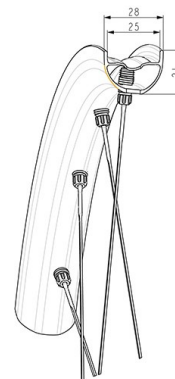

参照ホイール

ASTM A1013 2015 12X135mm (V2510901) (V2374401) HG9

Specifications	Maxi target
Frontal run out	0,4mm
Lateral run out	0,5mm
Centring	1,0mm (2x0,5)
Tension daN	89 > 107
Disc side	

RIMS

&NBSP;:

2	V00097531	Kit Front/Rear rim Allroad S 23
---	-----------	---------------------------------

SPOKES

1	V00096231	Kit 14 Front/Rear steel spoke M7/7 298mm
---	-----------	--

HUB SHELLS

3	N/A	HUB BODY
4	V2500901	KIT BEARINGS 18x30x7 + WAVED WASHER + CLIP
5	V2374001	KIT 12x100mm FRONT AXLE DCL QRM AUTO ALLROAD > 2019

OPTIONS

6	V2373501	QRM Auto front axle 15mm for DCL Allroad wheels > 2019
	V2680301	"Kit Ft Road Adapter 12 >> 9mm"
	V2372501	15mm MTB Axle Cap QRM Auto From 2019