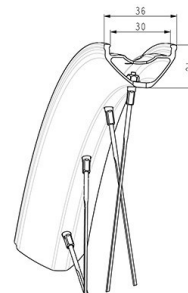

参照ホイール

ASTM E1000 5 :
52mm-
2.95Bar/43PSI
12mm
[V2510801] -
180mm

Specifications	Maxi target
Frontal run out	0,5mm
Lateral run out	0,5mm
Centring	1,0mm (2x0,5)
Tension daN	83 > 126

RIMS

&NBSP;:

1	V00096431	Kit Front/Rear rim eDeemax 24 27,5"
	V3750101	35mm UST Green Tape for 30mm wide rims

SPOKES

2	V00096931	Kit 14 steel spokes 283mm eDeemax 24 27,5"

HUB SHELLS

3	N/A	HUB BODY
4	M40179	FRONT BEARING 25x37x7 20mm AXLE
5	V2375601	Kit 110mm axle QRM auto MTB from 2019 DCL
7	N/A	HUB BODY
8	V2373801	KIT 20x110mm AXLE QRM AUTO MTB > 2019

ADAPTERS

6	V2372501	15mm MTB Axle Cap QRM Auto From 2019