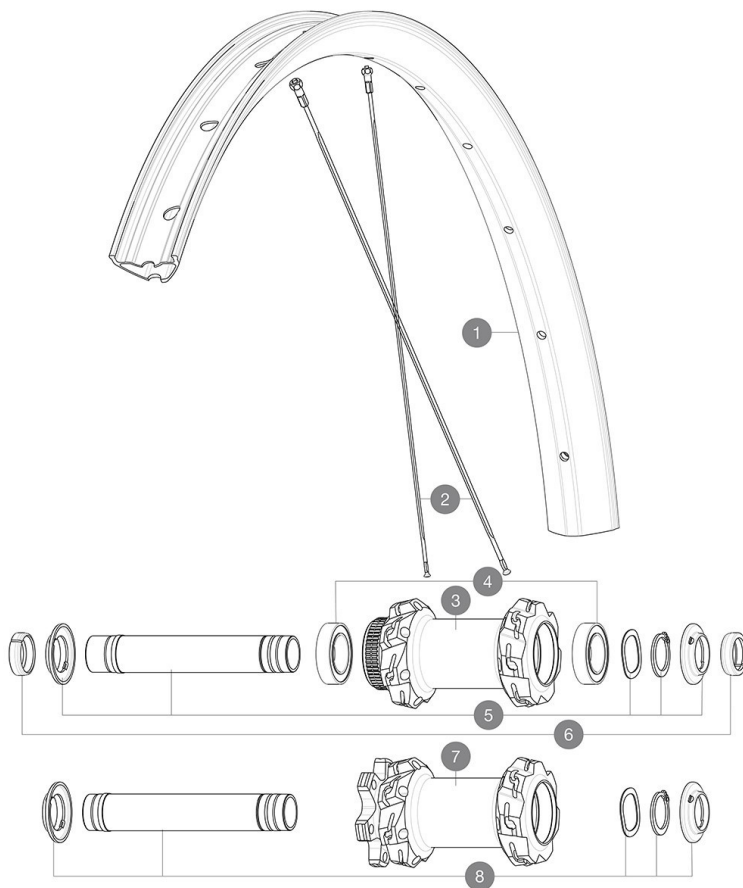

参照ホイール

ASTM E1000 5 :
52mm-
2.95Bar/43PSI
12mm
[V2510801] -
180mm

Specifications	Maxi target
Frontal run out	0,5mm
Lateral run out	0,5mm
Centring	1,0mm (2x0,5)
Tension daN	83 > 126

RIMS

&NBSP;:

1	V00096431	Kit Front/Rear rim eDeemax 24 27,5"
	V3750101	35mm UST Green Tape for 30mm wide rims

SPOKES

2	V00096931	Kit 14 steel spokes 283mm eDeemax 24 27,5"

HUB SHELLS

3	N/A	HUB BODY
4	M40179	FRONT BEARING 25x37x7 20mm AXLE
5	V2375601	Kit 110mm axle QRM auto MTB from 2019 DCL
7	N/A	HUB BODY
8	V2373801	KIT 20x110mm AXLE QRM AUTO MTB > 2019

ADAPTERS

6	V2372501	15mm MTB Axle Cap QRM Auto From 2019