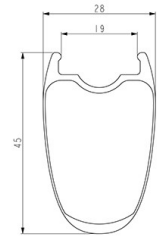

参照ホイール

ASTM E1000 2 : 23mm-
6.75Bar/97PSI
62mm-
3.8Bar/55PSI

Specifications	Maxi target
Frontal run out	0,4mm
Lateral run out	0,5mm
Centrerig	1,0mm (2x0,5)
Tension daN	81 > 107
Disc side	

RIMS

&NBSP;:

1	V4092815	Kit Front/Rear rim Cosmic SL 45 Disc
	V3720101	25mm UST Tape for 19 to 22mm Road Rims

SPOKES

2	V4162901	Kit 12 Front/Rear Cosmic SL 45 Disc butted stainless spoke 2
---	----------	--

HUB SHELLS

3	N/A	HUB BODY
4	M40129	KIT 2 BEARINGS 6902 15x28x7
5	V2373301	KIT QRM AUTO FRONT AXLE 12mm > 2019

OPTIONS

V2680301 "Kit Ft Road Adapter 12 >> 9mm"

ADAPTERS

6 V2680501 12mm Road Axle Cap QRM Auto