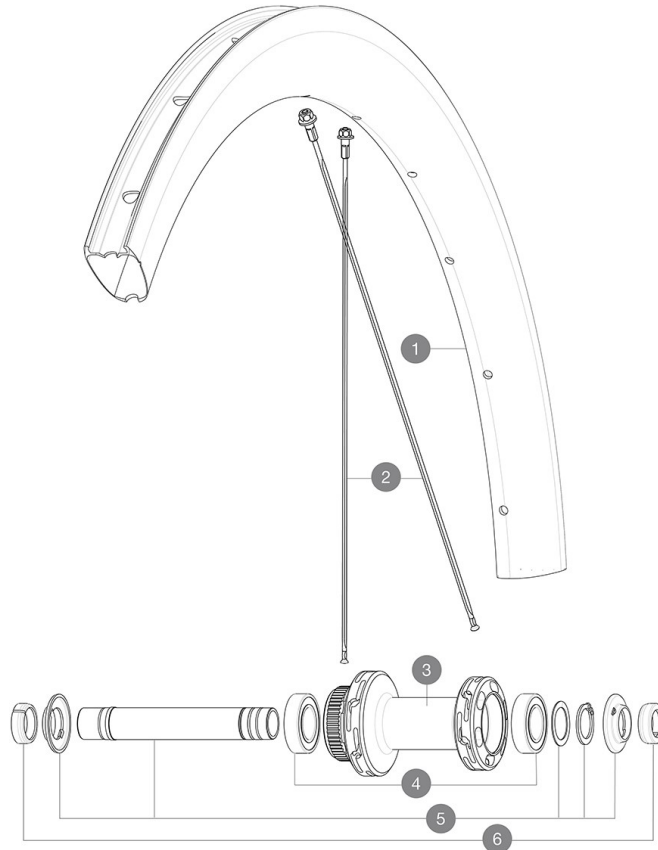

参照ホイール

ASTM E1000 2 : 23mm-
6.75Bar/97PSI
62mm-
3.8Bar/55PSI

Specifications	Maxi target
Frontal run out	0,4mm
Lateral run out	0,5mm
Centrerig	1,0mm (2x0,5)
Tension daN	81 > 107
Disc side	

RIMS

&NBSP;:

1	V4092815	Kit Front/Rear rim Cosmic SL 45 Disc
	V3720101	25mm UST Tape for 19 to 22mm Road Rims

SPOKES

2	V4162901	Kit 12 Front/Rear Cosmic SL 45 Disc butted stainless spoke 2
---	----------	--

HUB SHELLS

3	N/A	HUB BODY
4	M40129	KIT 2 BEARINGS 6902 15x28x7
5	V2373301	KIT QRM AUTO FRONT AXLE 12mm > 2019

OPTIONS

V2680301 "Kit Ft Road Adapter 12 >> 9mm"

ADAPTERS

6 V2680501 12mm Road Axle Cap QRM Auto