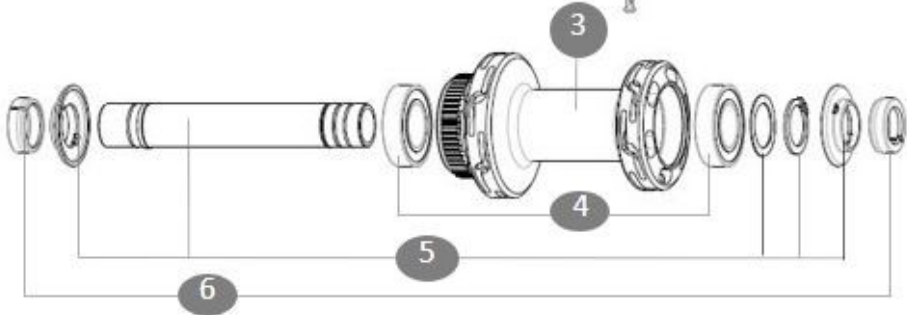

RIMS

&NBSP;:

1	V00116231	KIT FRT/RR RIM COSMIC SL32
	V2620101	UST RIM TAPE 25mm (for 21-24mm wide rim)

SPOKES

2	V4163401	Kit 12 Front/Rear Cosmic SL 32 Disc butted stainless spoke 2

HUB SHELLS

3	N/A	HUB BODY
4	M40129	KIT 2 BEARINGS 6902 15x28x7
5	V2373301	KIT QRM AUTO FRONT AXLE 12mm > 2019

OPTIONS

V2680301	"Kit Ft Road Adapter 12 >> 9mm"

ADAPTERS

6	V2680501	12mm Road Axle Cap QRM Auto