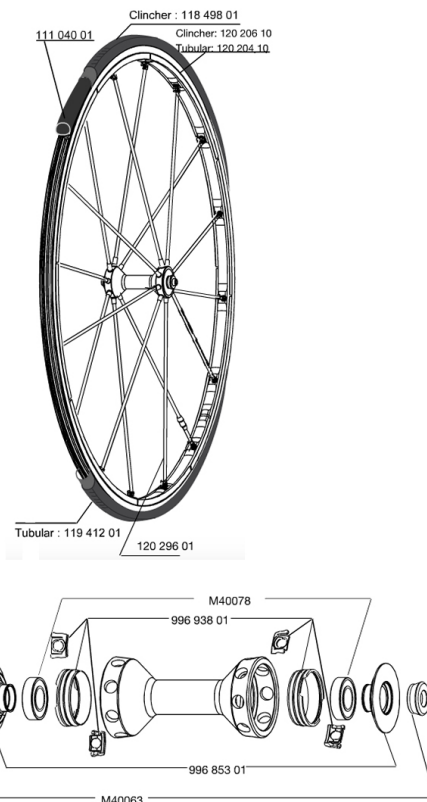

参照ホイール

120057	R-SYS SLR FRT WTS	120060	R-SYS SLR ED11 PR WTS
120058	R-SYS SLR TUBULAR FRT WTS	120061	R-SYS SLR TUBULAR M10 PR
120059	R-SYS SLR M10 PR WTS	120062	R-SYS SLR TUBULAR ED11PR WTS

RIMS

&NBSP;:

12020610	FRONT R-SYS SLR CLINCHER RIM
12020410	FRONT R-SYS SLR TUBULAR RIM

SPOKES

12029601	9 BLACK FRONT SPOKES R-SYS SLR CLINCH. 285mm
99693801	2 SILVER TRACOMP RINGS + CLIPS

HUB SHELLS

M40063	2 FRONT AXLE FORK SUPPORT
M40052	FRONT HUB AXLE
99685301	ADJUSTING NUT+CAP R-SYS PREMIUM
M40078	FRONT HUB 6901 BEARINGS

MAINTENANCE

CE

11104001	Chambres à air 48mm
----------	---------------------

TYRES

11941201	Yksion GripLink Tubular 23 (boyaou)
11849801	Yksion GripLink 23

R-Sys SLR

Specifications

ホイールの重み