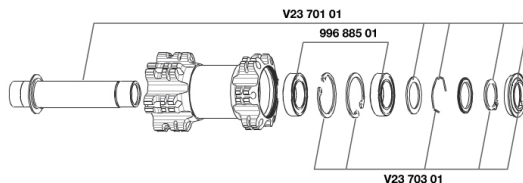

参照ホイール

325520 CROSSRIDE D013 15mm FRT

RIMS

&NBSP;:

35124015 "FRONT/REAR CROSSRIDE DISC 26" 2013 9/9mm RIM"

SPOKES

99687501 12 SPOKES CROSSRIDE DISC 09 263mm

HUB SHELLS