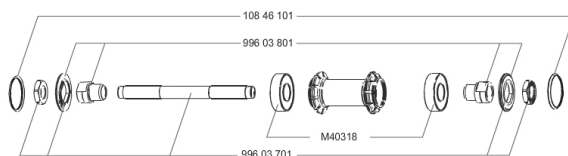

参照ホイール

329365	Aksium S014 23WhM11PRWTS	329362	Aksium S014 23WhFRTWTS
353613	Aksium S014 25WhFRT WTS	353616	Aksium S014 23RedFRT WTS

RIMS

&NBSP;:

30860815	FR/RE.BLACK/WHITE RIM AKSIUM 12
30860915	FR/RE.BLACK/RED RIM AKSIUM 12

SPOKES

V4160101	Kit 10 stainless spokes 285 Ft Ksyrium Equipe S/Ft & NDS Aks
10844901	KIT 10 FT KSYRIUM EQ S/FT+NDS AKSIUM SPK 285mm - while stock

HUB SHELLS

99603901	REAR AXLE KSYRIUM EQUIPE 08
M40318	HUB BEARING KIT 6001
N/A	HUB BODY
99603801	SHORT EXPENSIBLE BEARING SUPPORTS > 2008
99603701	FRONT AXLE QRM ROAD 2008