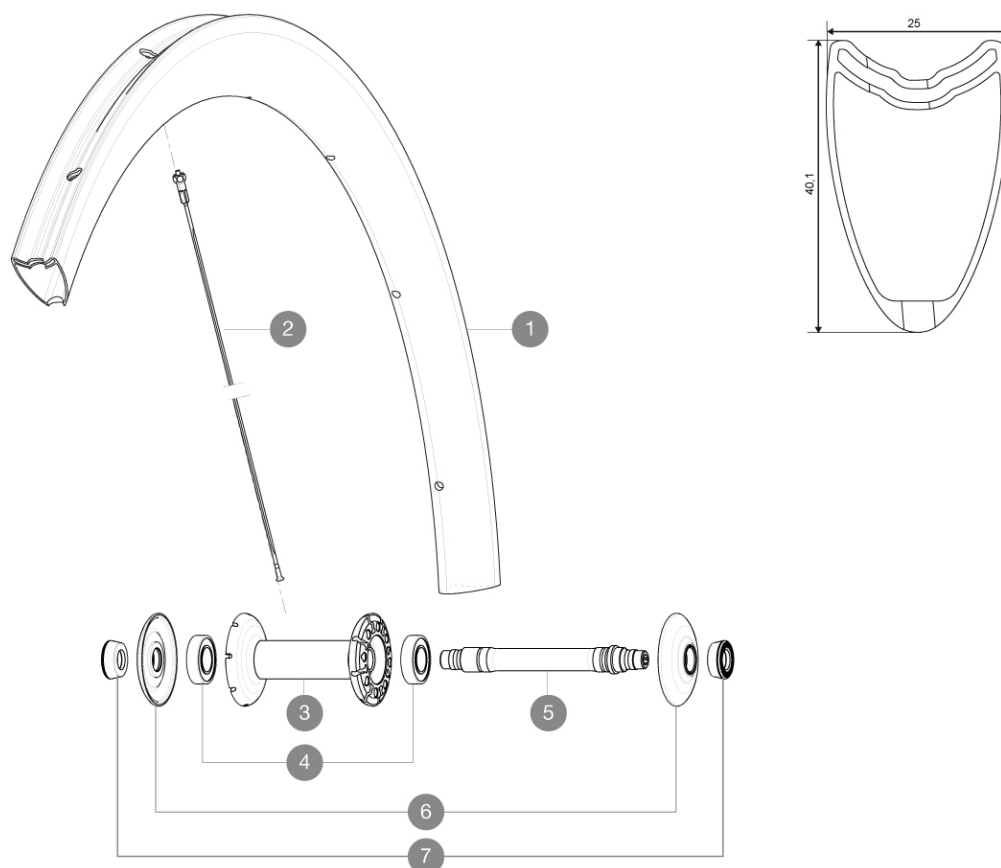

参照ホイール

328183 COSMIC CARBONE 40 Tub FRT  
WTS

## RIMS

&NBSP;:

1	36645510	FRONT RIM CC 40 T
---	----------	-------------------

## SPOKES

2	36645101	10 BLK AERO SPOKES FRONT/NON DRIVE SIDE CC 40 T 272mm
---	----------	---

## HUB SHELLS

3	N/A	HUB BODY
4	M40078	FRONT HUB 6901 BEARINGS
5	30870001	FRONT AXLE ROAD RIM BRAKING QRM +
6	32985701	HUB CAP & ADJUST.NUT CXR 80