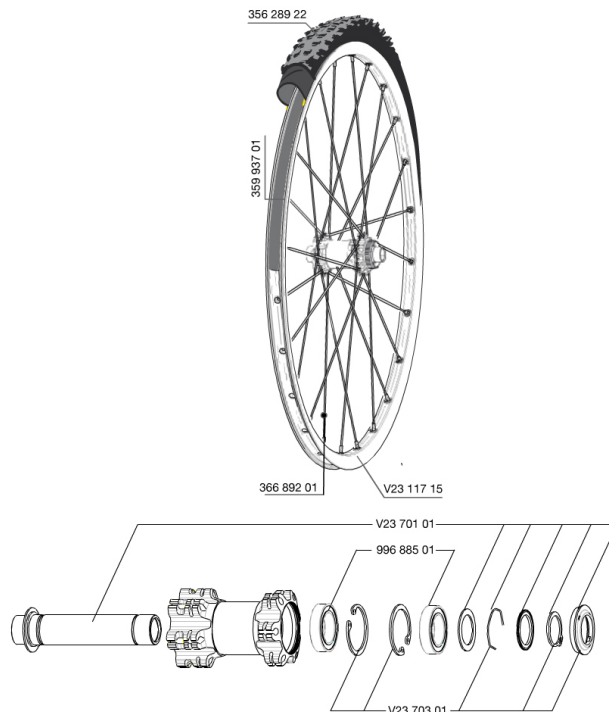

参照ホイール

353075 CROSSROC 650b FRT 15mm WTS

## RIMS

&NBSP;:

35993701	UST RIM STRIP 27.5x19c
V2311715	KIT FRONT/REAR CROSSROC 27,5"

## SPOKES

36689201	"12 SPOKES FRONT/OPP DRIVE SIDE CROSSROC 650b/27,5" 277mm"
----------	---

## TYRES

35628922	Crossroc Roam 650b
----------	--------------------