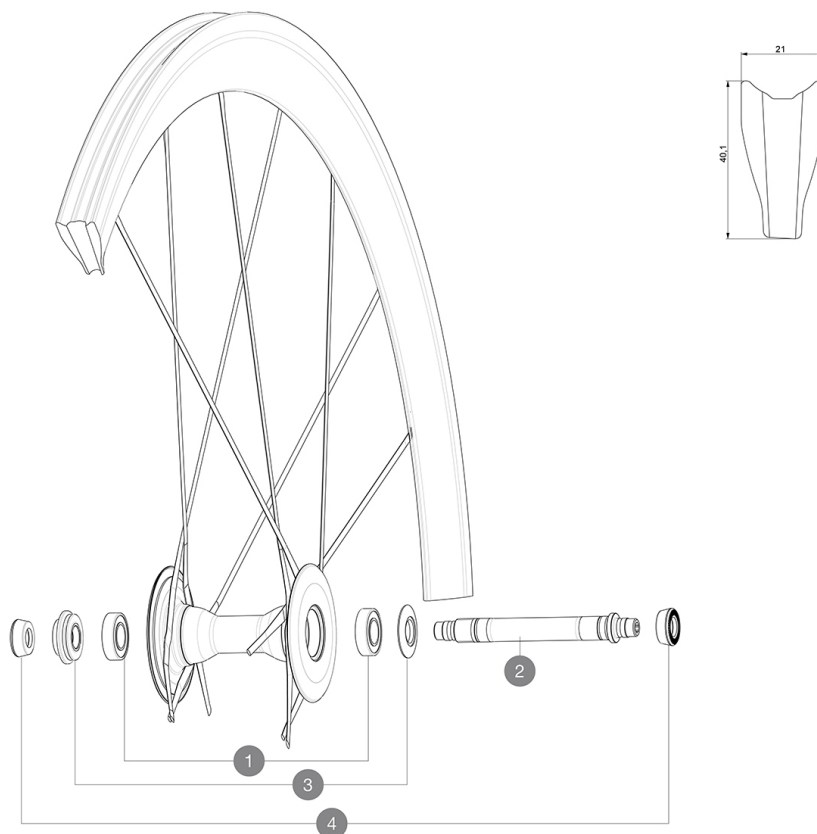

参照ホイール

356491 C CARB ULTIMATE 014 FRT WTS

HUB SHELLS

1	M40078	FRONT HUB 6901 BEARINGS
2	36645801	FRONT AXLE COS.CARBONE ULTIMATE from 2014
3	36645901	FRONT ADJUST.NUT+CAP COS.CARB.ULTIMATE from 2014

ADAPTERS

4	35117301	FRONT OR REAR FORK REST KIT R-SYS 2013
---	----------	--