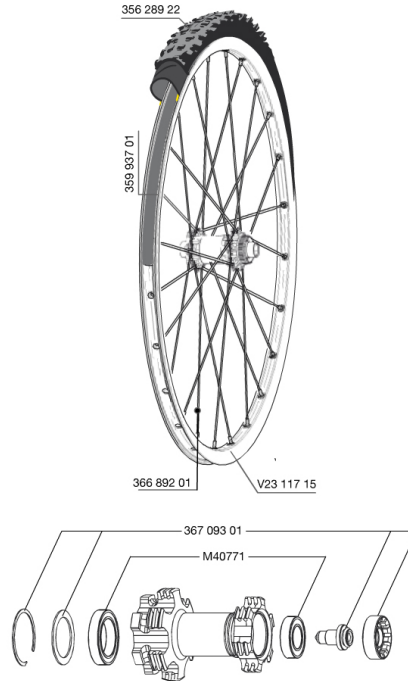

## Supermax 2014 | 参照ホイール

## RIMS

&amp;NBSP;:

V2311715	KIT FRONT/REAR CROSSROC 27,5"
35993701	UST RIM STRIP 27.5x19c

## SPOKES

36689201	"12 SPOKES FRONT/OPP DRIVE SIDE CROSSROC 650b/27,5" 277mm"
----------	---

# CROSSROC WTS 650b (27,5) Lefty