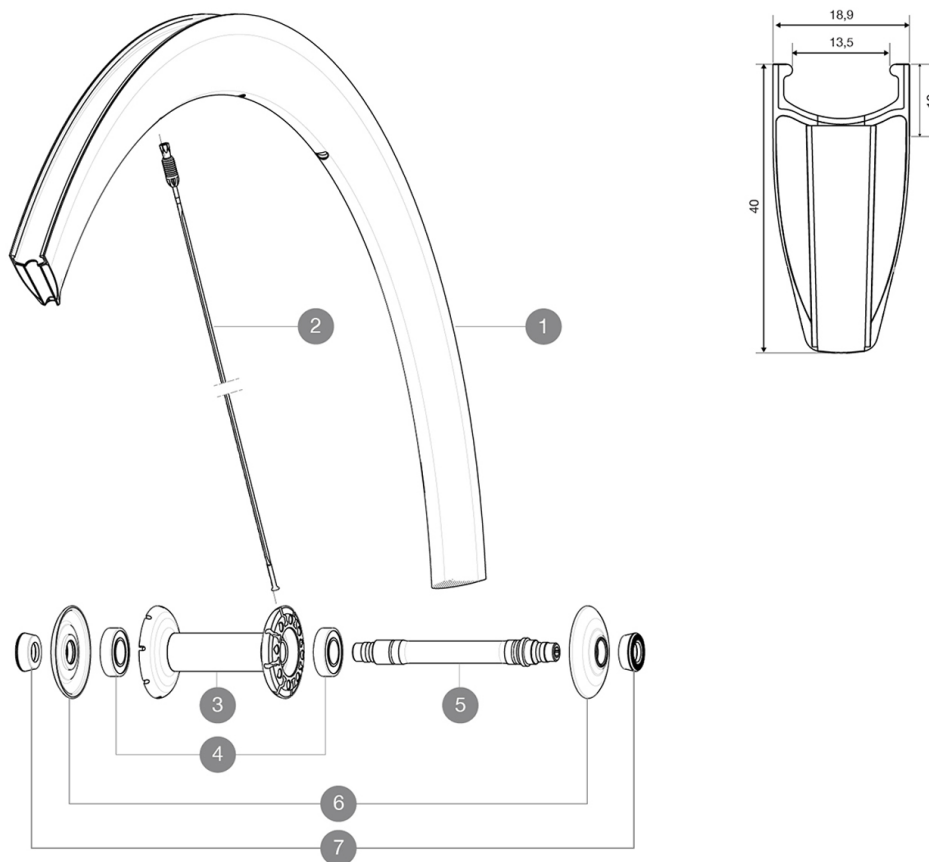

参照ホイール

359914 COSMIC CARBONE 40 C FRT WTS

RIMS

&NBSP;:

1	32978210	FRONT RIM CC 40 C
---	----------	-------------------

SPOKES

2	V3664201	KIT 12 FRT/NDS STAINLESS SPOKE CC40 C 277mm
2	32979001	KIT 10 AERO FT/NDS CC 40 C BLACK SPOKE 277mm - while stock I

HUB SHELLS

3	N/A	HUB BODY
4	M40078	FRONT HUB 6901 BEARINGS
5	30870001	FRONT AXLE ROAD RIM BRAKING QRM +
6	32985701	HUB CAP & ADJUST.NUT CXR 80

ADAPTERS

7	35117301	FRONT OR REAR FORK REST KIT R-SYS 2013
---	----------	--