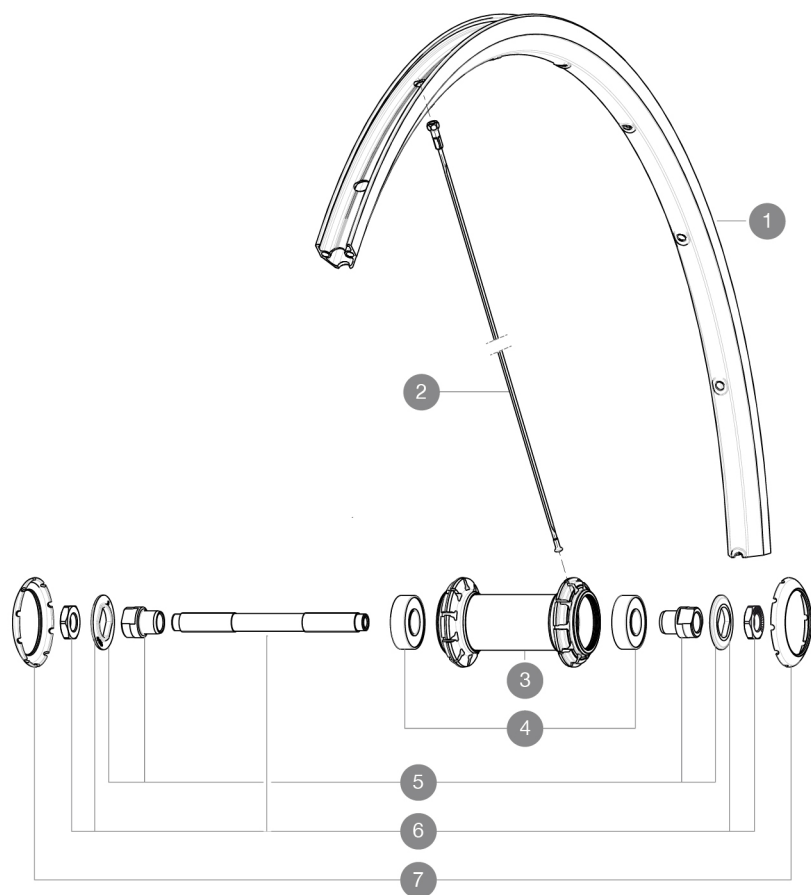

参照ホイール

F04901 Aksium One Ft

## RIMS

バルブ穴径 (MM) : 6.5 :

1	V2290915	KIT FRONT/REAR RIM AKSIUM ONE
---	----------	-------------------------------

### スポーク

- Material : steel
- Shape : straight pull, bladed
- Nipples : brass, ABS
- Count : 20 front and rear
- Lacing : radial front and rear non-drive side, crossed 2 rear drive side

### ホイールハブ

- Front and rear bodies : aluminum
- Axle material : steel
- Sealed cartridge bearings
- Freewheel : FTS-L steel