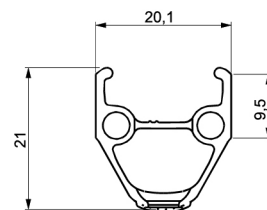

## RIMS

バルブ穴径 (MM) : 6.5 :

1	V2290915	KIT FRONT/REAR RIM AKSIUM ONE
---	----------	-------------------------------

### リム

- Material : S6000 Aluminum
- Height : 24 mm
- Joint : pinned
- Drilling : traditional with H2 reinforcement
- Brake track : UB Control
- Valve hole diameter : 6.5 mm
- Tyre : clincher
- ETRTO size : 622x15C
- Recommended tyre sizes : 19 to 32 mm

### スポーク

- Material : steel
- Shape : straight pull, bladed
- Nipples : brass, ABS
- Count : 20 front and rear
- Lacing : radial front and rear non-drive side, crossed 2 rear drive side