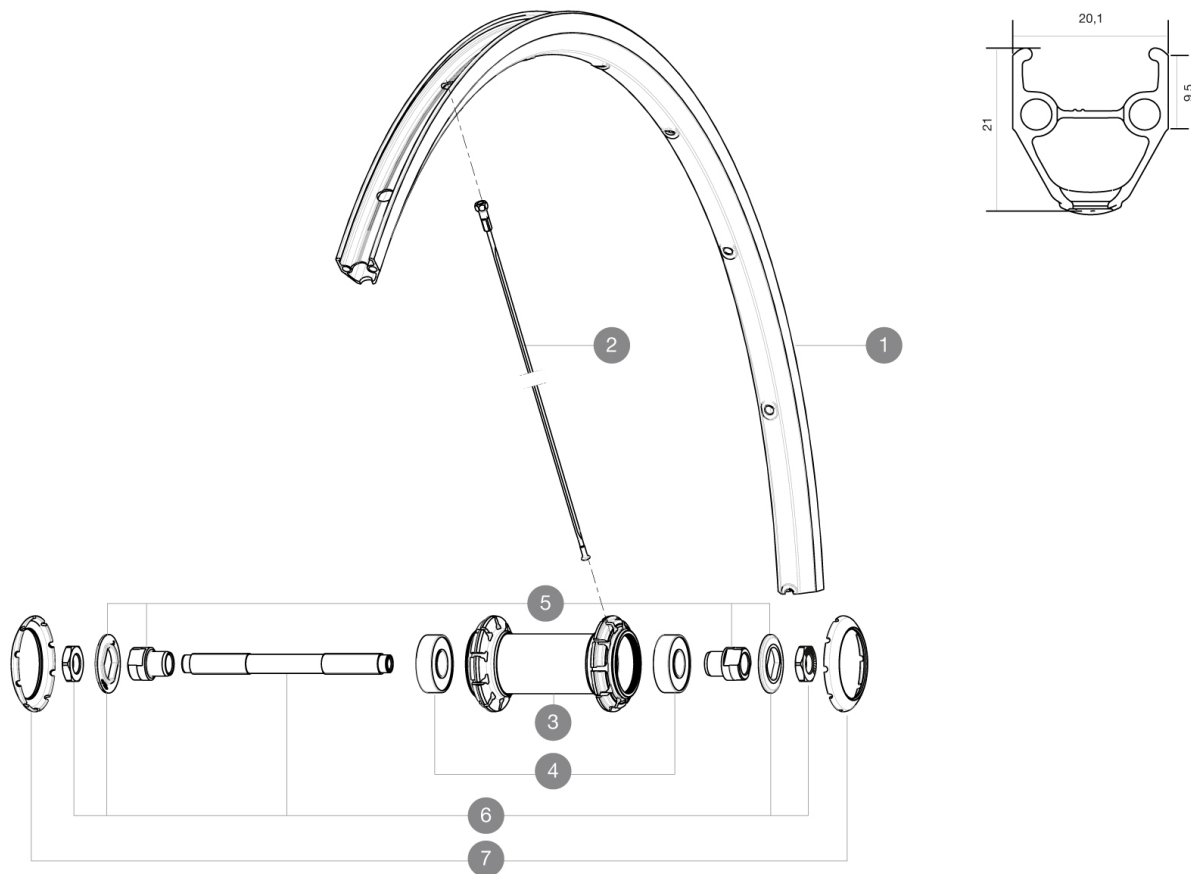

ASTM CATEGORY 1 : road only

23mm -

8Bar/115PSI

For a longer longevity of the wheel, Mavic recommends that the total weight supported by the wheels doesn't exceed 120kg, bike included

Recommended tyre sizes: 25 to 52 mm

23mm 8.7 bars - 125 psi, 25mm 7.7 bars - 110 psi

52mm-5Bar/72PSI

参照ホイール

F44101 AKSIUM 25 RB 700 QR

RIMS

バルブ穴径 (MM) : 6,5 :

1	V2403015	KIT FRONT/REAR RIM AKSIUM
---	----------	---------------------------

SPOKES

2	V4160101	Kit 10 stainless spokes 285 Ft Ksyrium Equipe S/Ft & NDS Aks
2	10844901	KIT 10 FT KSYRIUM EQ S/FT+NDS AKSIUM SPK 285mm - while stock

HUB SHELLS

4	M40318	HUB BEARING KIT 6001
5	99603801	SHORT EXPENSIBLE BEARING SUPPORTS > 2008
6	99603701	FRONT AXLE QRM ROAD 2008
7	12034401	KIT 3 HUB CAPS AERO 10 SLOTS BLACK