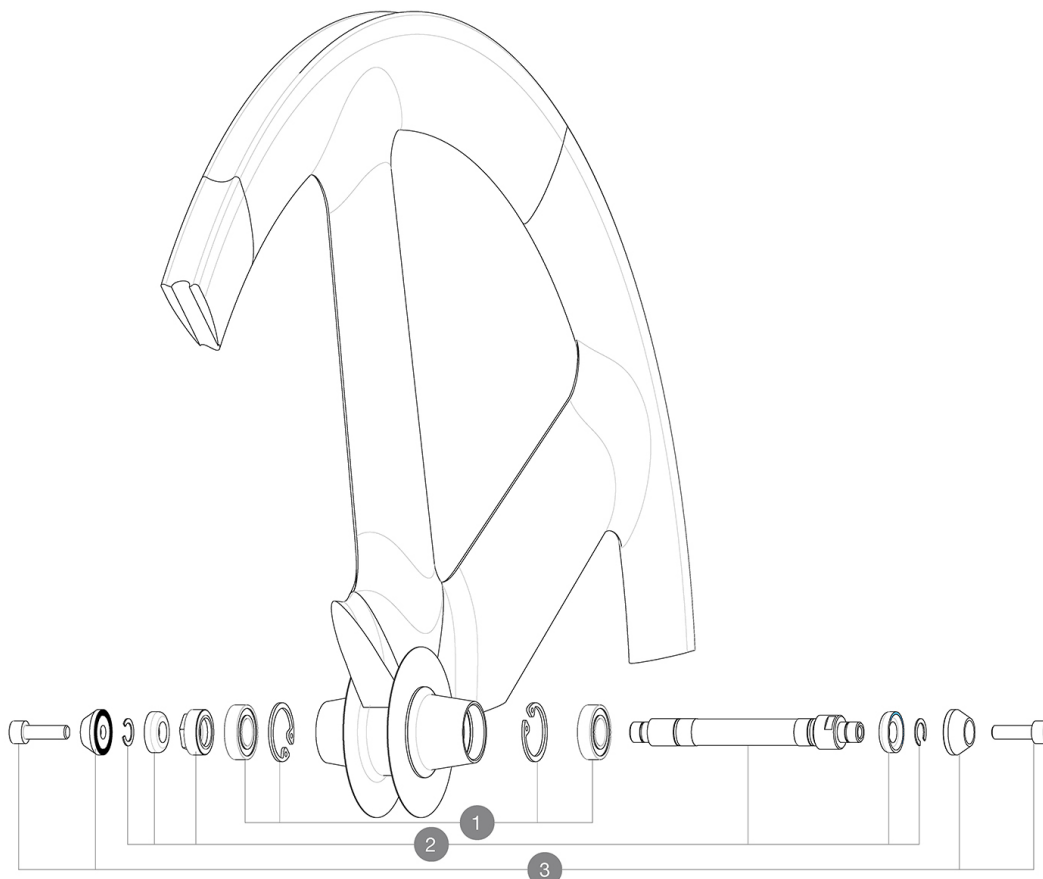

For a longer longevity of the wheel, Mavic recommends that the total weight supported by the wheels doesn't exceed 120kg, bike included

参照ホイール

F32601 IOF16

HUB SHELLS

1	M40131	KIT BEARINGS FRONT 12x24x6 6901 (IO track)
2	M40130	FRONT IO AXLE + ADJUSTING NUT
3	M40124	M6 AXLE BOLTS FRT TRACK WHEEL

付属品

Fixing nuts	
Wheelbag	
Valve extender	
User guide	

Specifications

リム

- Tyre : tubular
- Recommended tyre sizes : 21 to 28 mm

ホイールハブ

- Body : aluminum
 - Axle material : aluminum
- Sealed cartridge bearings