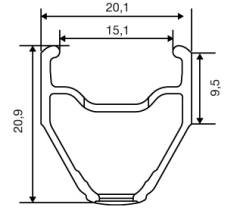

MAVIC

Ksyrium Disc

ASTM CATEGORY 2 : road and offroad with jumps less than 15cm

For a longer longevity of the wheel, Mavic recommends that the total weight supported by the wheels doesn't exceed 120kg, bike included

参照ホイール

F41501 KsyriumDiscFt CL

F41401

KsyriumDiscFt INTL

RIMS

バルブ穴径 (MM) : 6,5 :

1	V2402915	RIM KSYRIUM DISC
---	----------	------------------

SPOKES

Ksyrium Disc

付属品

BR101 quick releases	
Rim tape	
Front QR adapters	
User guide	

Specifications

リム

- Material : S6000 Aluminum
- Height : 25mm
- Joint : SUP
- Drilling : traditional with H2 reinforcement
- Disc brake specific profile
- Valve hole diameter : 6.5 mm
- Tyre : clincher
- ETRTO size : 622x15C
- Recommended tyre sizes : 21 to 32 mm

スポーク

- Material : steel
- Shape : straight pull, bladed
- Nipples : brass, ABS
- Count : 24 front and rear
- Lacing : front and rear crossed 2

ホイールハブ

- Front and rear bodies : aluminum
- Axle material : front aluminum, rear steel
- Sealed cartridge bearings
- Freewheel : FTS-L steel
- Front : convertible to 15mm through axle