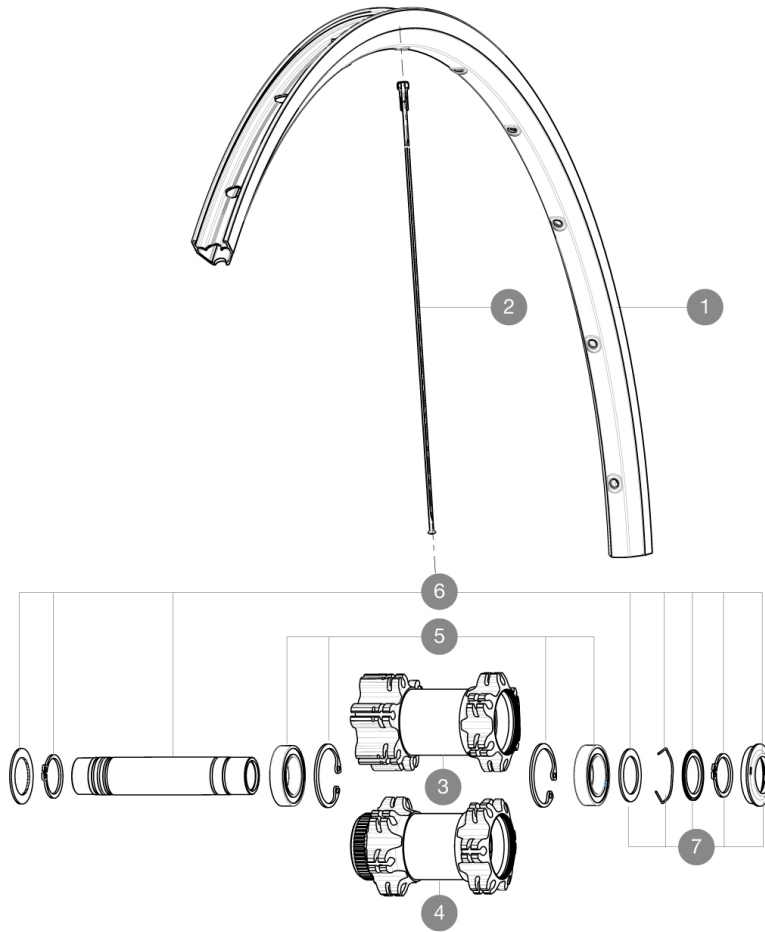

MAVIC

Ksyrium Disc

ASTM CATEGORY 2 : road and offroad with jumps less than 15cm

For a longer longevity of the wheel, Mavic recommends that the total weight supported by the wheels doesn't exceed 120kg, bike included

参照ホイール

F41501 KsyriumDiscFt CL

F41401

KsyriumDiscFt INTL

RIMS

バルブ穴径 (MM) : 6,5 :

1	V2402915	RIM KSYRIUM DISC
---	----------	------------------

SPOKES

Ksyrium Disc

付属品

BR101 quick releases	
Rim tape	
Front QR adapters	
User guide	

Specifications

リム

- Material : S6000 Aluminum
- Height : 25mm
- Joint : SUP
- Drilling : traditional with H2 reinforcement
- Disc brake specific profile
- Valve hole diameter : 6.5 mm
- Tyre : clincher
- ETRTO size : 622x15C
- Recommended tyre sizes : 21 to 32 mm

スポーク

- Material : steel
- Shape : straight pull, bladed
- Nipples : brass, ABS
- Count : 24 front and rear
- Lacing : front and rear crossed 2

ホイールハブ

- Front and rear bodies : aluminum
- Axle material : front aluminum, rear steel
- Sealed cartridge bearings
- Freewheel : FTS-L steel
- Front : convertible to 15mm through axle