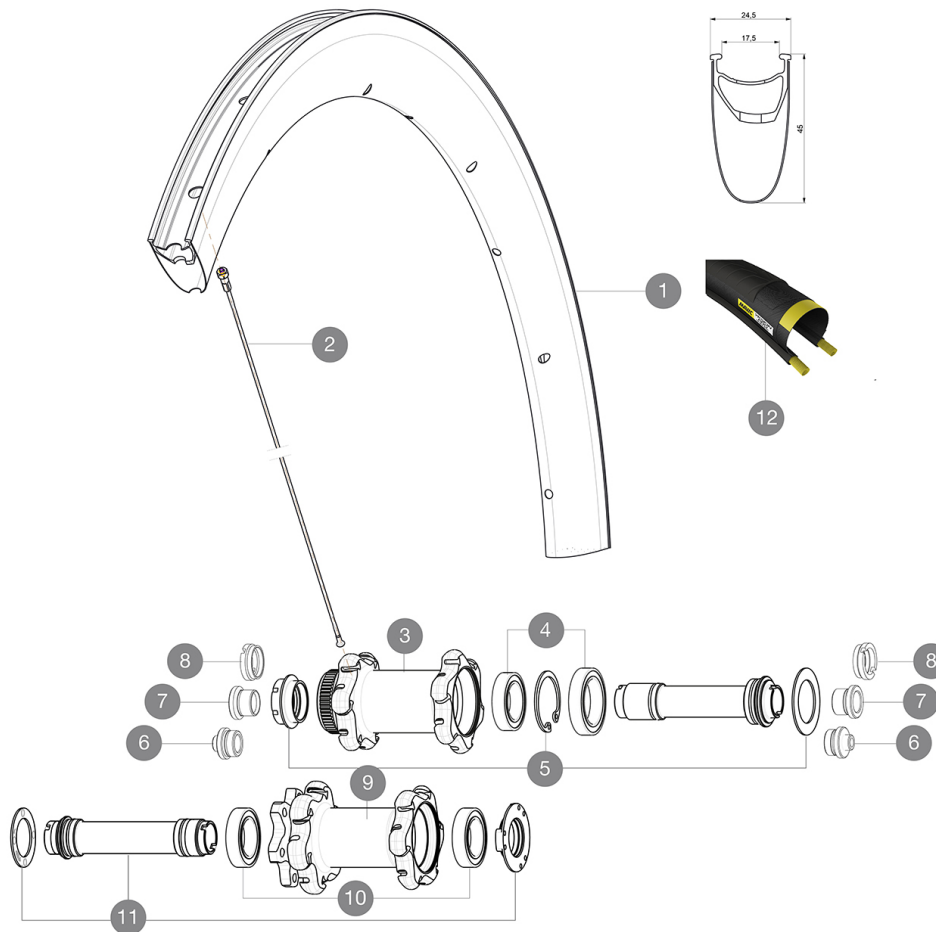

# Cosmic Pro Carbon Disc

ASTM CATEGORY 1 : road only

For a longer longevity of the wheel, Mavic recommends that the total weight supported by the wheels don't exceed 120kg, bike included

Recommended tyre sizes: 25 to 32 mm

23mm 8.7 bars - 125 psi, 25mm 7.7 bars - 110 psi

Max. Pressure: 25mm 7.7 bars - 110 PSI

## RIMS

&NBSP;:

1	V2407910	KIT FRONT RIM COSMIC PRO CARBON DISC CLINCHER
---	----------	---